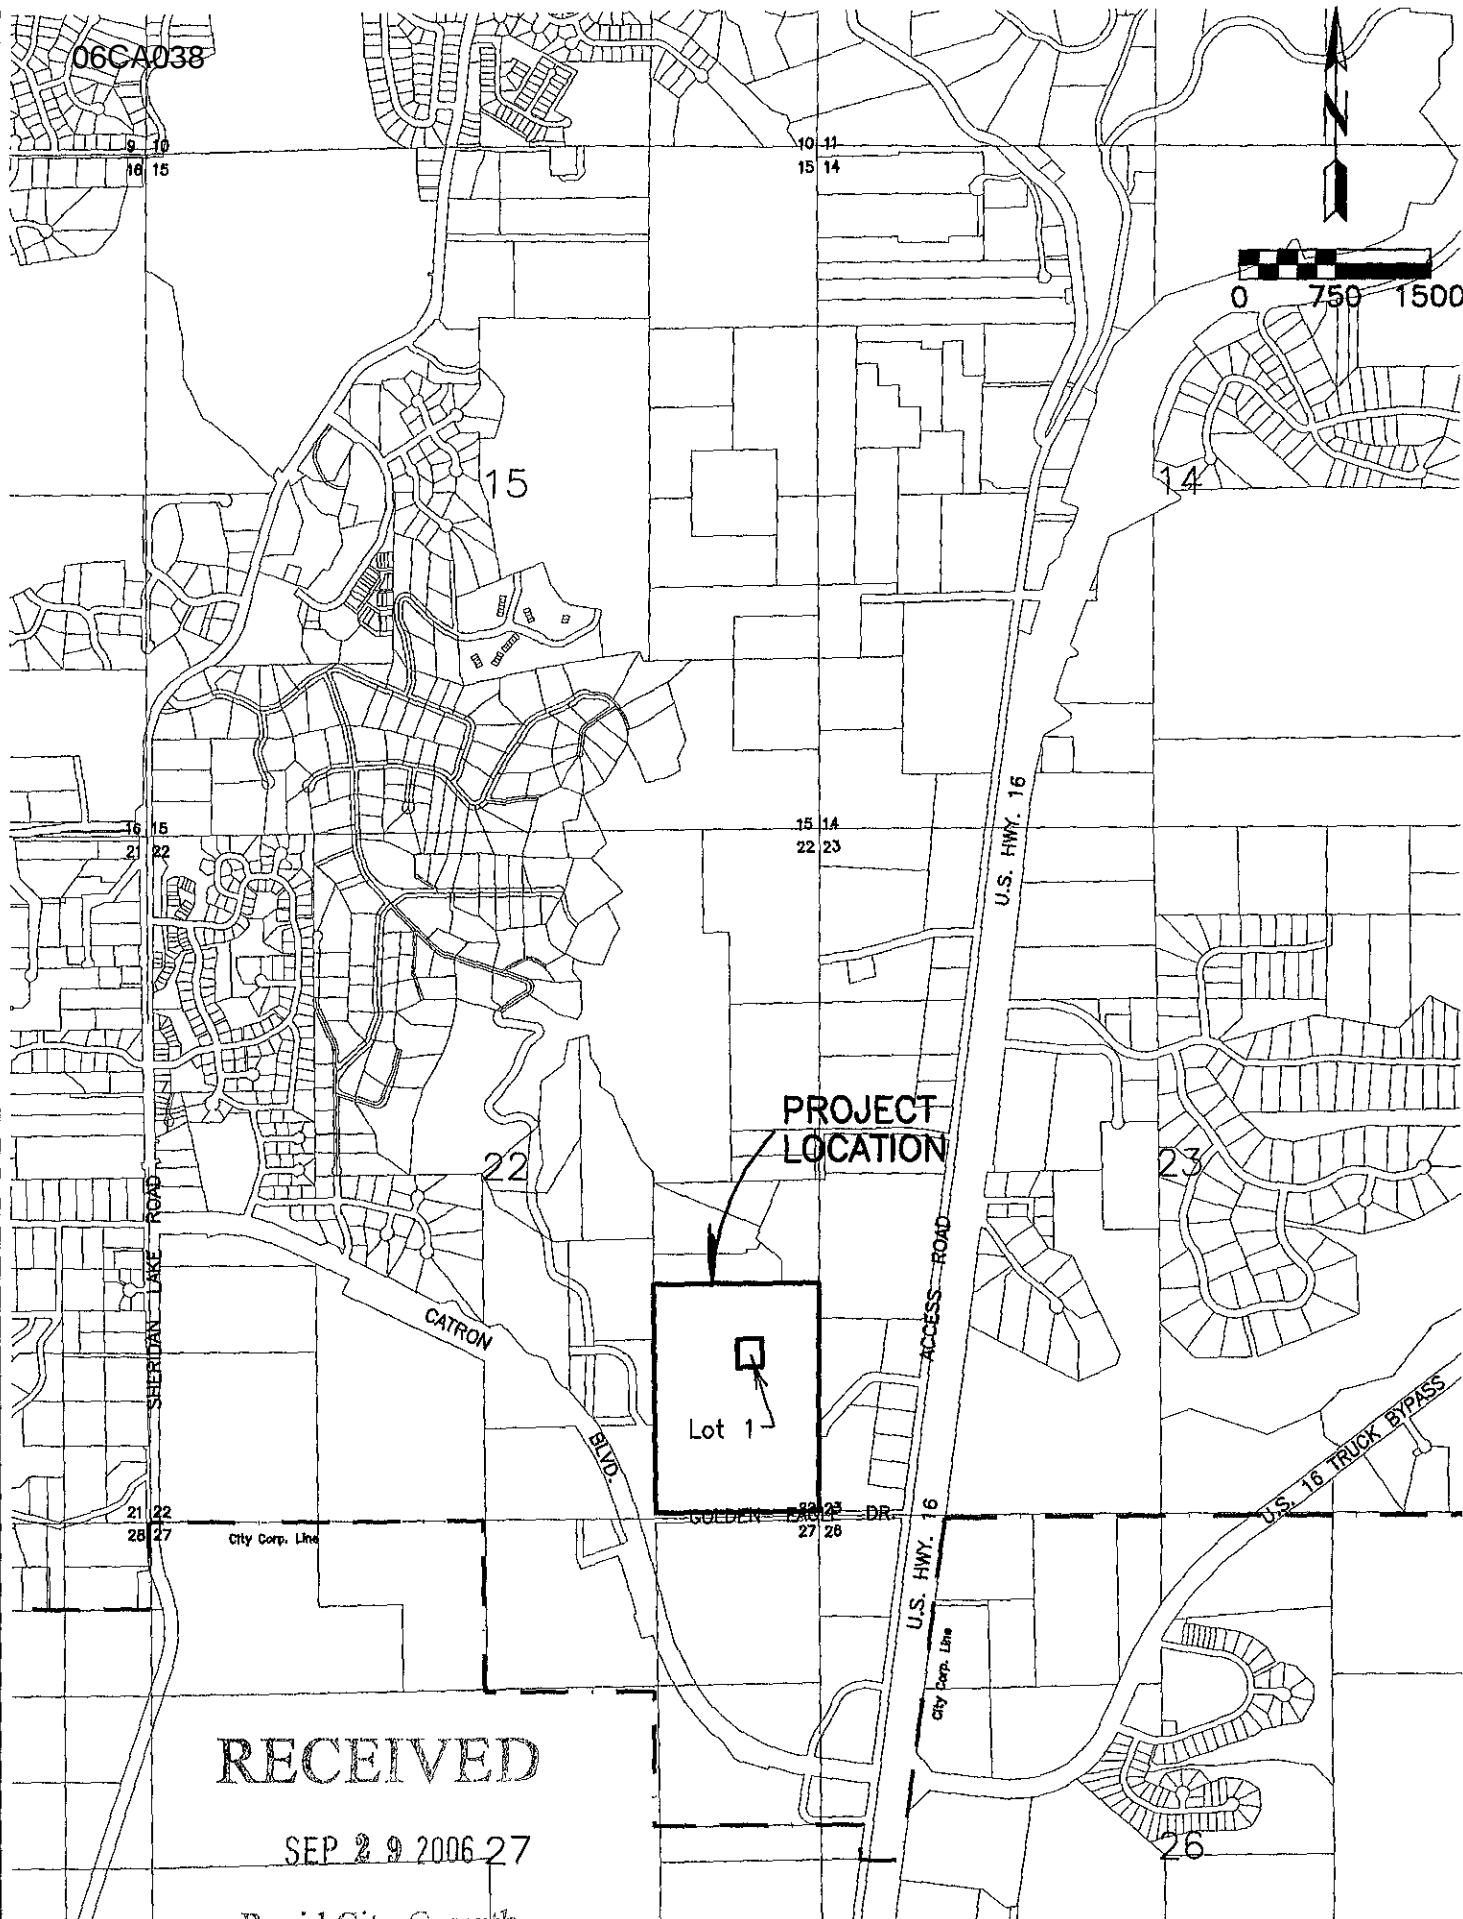

06CA038

PROJECT
LOCATION

Lot 1

RECEIVED

SEP 29 2006 27

Rapid City Growth
Management Department

VICINITY MAP