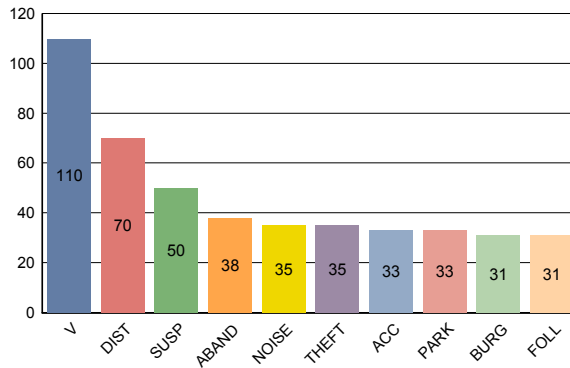

LIST OF ALL CALLS FOR SERVICE IN RD 402 FOR 2004 AND 2005.

CALLS FOR SERVICE BY DAY OF WEEK

CALLS FOR SERVICE BY TIME GROUP

CALLS FOR SERVICE BY CALL TYPE

TOTAL # CALLS FOR SERVICE FOR JAN - DEC:

989