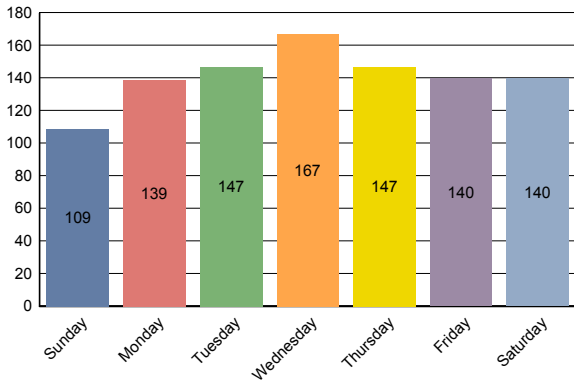

LIST OF ALL CALLS FOR SERVICE IN RD 402 FOR 2004 AND 2005.

CALLS FOR SERVICE BY DAY OF WEEK

CALLS FOR SERVICE BY TIME GROUP

CALLS FOR SERVICE BY CALL TYPE

TOTAL # CALLS FOR SERVICE FOR JAN - DEC:

989