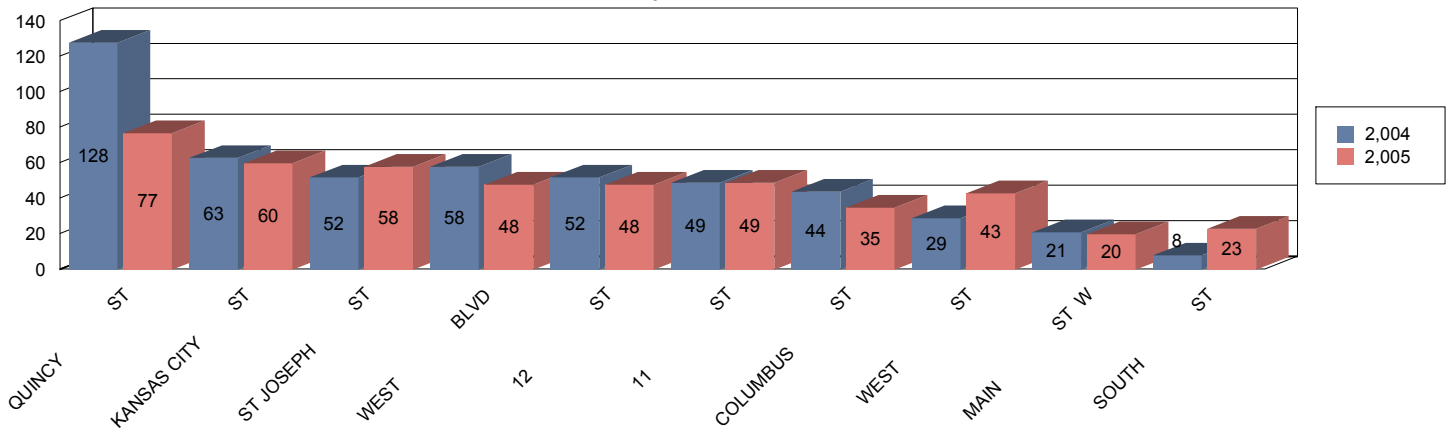

TOP 10 STREETS FOR CALLS FOR SERVICE IN WEST BLVD AREA

January 1 - December 31

RD 402

LIST OF ALL CALLS FOR SERVICE IN RD 402 FOR 2004 AND 2005.

QUINCY

ST

205

LOC_STRING	DATE_REPOR	DOW	TIME_GROUP	CALL_TYPE	
1315 QUINCY ST // 9TH GRADE ACADEMY / RC					17
1315 QUINCY ST // 9TH GRADE ACADEMY / RC	20040210	Tuesday	9-11:59	JVPROB	
1315 QUINCY ST // 9TH GRADE ACADEMY / RC	20040430	Friday	9-11:59	ASLT	
1315 QUINCY ST // 9TH GRADE ACADEMY / RC	20040503	Monday	6-8:59	CHILD	
1315 QUINCY ST // 9TH GRADE ACADEMY / RC	20040512	Wednesday	18-20:59	RUNAWAY	
1315 QUINCY ST // 9TH GRADE ACADEMY / RC	20040525	Tuesday	9-11:59	JVPROB	
1315 QUINCY ST // 9TH GRADE ACADEMY / RC	20040916	Thursday	12-14:59	TRANS	
1315 QUINCY ST // 9TH GRADE ACADEMY / RC	20041025	Monday	12-14:59	JVPROB	
1315 QUINCY ST // 9TH GRADE ACADEMY / RC	20041103	Wednesday	9-11:59	JVPROB	
1315 QUINCY ST // 9TH GRADE ACADEMY / RC	20041118	Thursday	12-14:59	OV	
1315 QUINCY ST // 9TH GRADE ACADEMY / RC	20041118	Thursday	12-14:59	JVPROB	
1315 QUINCY ST // 9TH GRADE ACADEMY / RC	20041124	Wednesday	12-14:59	JVPROB	
1315 QUINCY ST // 9TH GRADE ACADEMY / RC	20050316	Wednesday	12-14:59	TRANS	
1315 QUINCY ST // 9TH GRADE ACADEMY / RC	20050629	Wednesday	6-8:59	DPP	
1315 QUINCY ST // 9TH GRADE ACADEMY / RC	20050705	Tuesday	6-8:59	DPP	
1315 QUINCY ST // 9TH GRADE ACADEMY / RC	20050913	Tuesday	9-11:59	TRANS	
1315 QUINCY ST // 9TH GRADE ACADEMY / RC	20050916	Friday	12-14:59	CIV	
1315 QUINCY ST // 9TH GRADE ACADEMY / RC	20050929	Thursday	15-17:59	OTHER	
1021 QUINCY ST // SWEENEY HOUSE / RC					13
1021 QUINCY ST // SWEENEY HOUSE / RC	20040306	Saturday	15-17:59	THEFT	
1021 QUINCY ST // SWEENEY HOUSE / RC	20040308	Monday	15-17:59	FOLL	
1021 QUINCY ST // SWEENEY HOUSE / RC	20040310	Wednesday	6-8:59	ATL	
1021 QUINCY ST // SWEENEY HOUSE / RC	20040523	Sunday	12-14:59	911	
1021 QUINCY ST // SWEENEY HOUSE / RC	20040613	Sunday	12-14:59	CIV	
1021 QUINCY ST // SWEENEY HOUSE / RC	20040621	Monday	21-23:59	VCOMP	
1021 QUINCY ST // SWEENEY HOUSE / RC	20040625	Friday	15-17:59	DIST	
1021 QUINCY ST // SWEENEY HOUSE / RC	20040910	Friday	18-20:59	CHILD	
1021 QUINCY ST // SWEENEY HOUSE / RC	20041120	Saturday	12-14:59	DRUG	
1021 QUINCY ST // SWEENEY HOUSE / RC	20041130	Tuesday	9-11:59	SUSP	
1021 QUINCY ST // SWEENEY HOUSE / RC	20050111	Tuesday	18-20:59	DIST	
1021 QUINCY ST // SWEENEY HOUSE / RC	20050812	Friday	0-2:59	DIST	
1021 QUINCY ST // SWEENEY HOUSE / RC	20050908	Thursday	18-20:59	MSG	