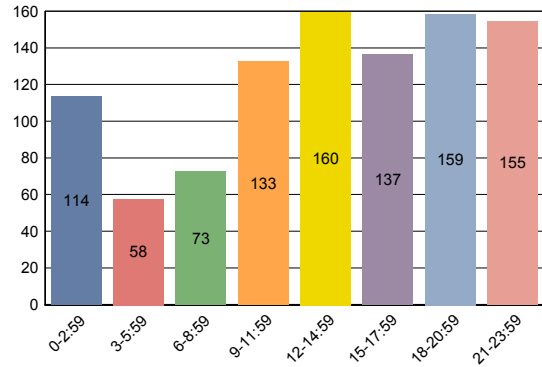

LIST OF ALL CALLS FOR SERVICE IN RD 402 FOR 2004 AND 2005.

CALLS FOR SERVICE BY DAY OF WEEK

CALLS FOR SERVICE BY TIME GROUP

CALLS FOR SERVICE BY CALL TYPE

TOTAL # CALLS FOR SERVICE FOR JAN - DEC:

989