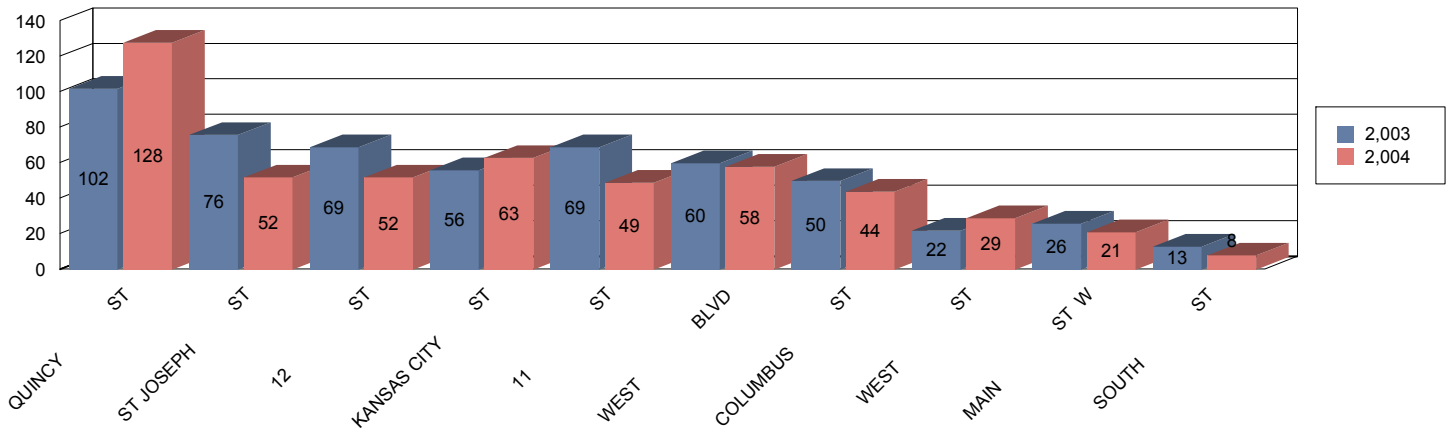

TOP 10 STREETS FOR CALLS FOR SERVICE IN WEST BLVD AREA

January 1 - December 31

RD 402

LIST OF ALL CALLS FOR SERVICE IN RD 402 FOR 2003 AND 2004.

QUINCY ST

ST

230

LOC_STRING	DATE_REPOR	DOW	TIME_GROUP	CALL_TYPE	
1021 QUINCY ST // SWEENEY HOUSE / RC					20
1021 QUINCY ST // SWEENEY HOUSE / RC	20030114	Tuesday	21-23:59	DRUNK	
1021 QUINCY ST // SWEENEY HOUSE / RC	20030322	Saturday	21-23:59	UNSUB	
1021 QUINCY ST // SWEENEY HOUSE / RC	20030527	Tuesday	9-11:59	SUSP	
1021 QUINCY ST // SWEENEY HOUSE / RC	20030911	Thursday	15-17:59	CHEST	
1021 QUINCY ST // SWEENEY HOUSE / RC	20031010	Friday	18-20:59	ATL	
1021 QUINCY ST // SWEENEY HOUSE / RC	20031014	Tuesday	15-17:59	ATL	
1021 QUINCY ST // SWEENEY HOUSE / RC	20031015	Wednesday	18-20:59	MP	
1021 QUINCY ST // SWEENEY HOUSE / RC	20031023	Thursday	6-8:59	CARDIAC	
1021 QUINCY ST // SWEENEY HOUSE / RC	20031027	Monday	18-20:59	WAR	
1021 QUINCY ST // SWEENEY HOUSE / RC	20031124	Monday	15-17:59	ATL	
1021 QUINCY ST // SWEENEY HOUSE / RC	20040306	Saturday	15-17:59	THEFT	
1021 QUINCY ST // SWEENEY HOUSE / RC	20040308	Monday	15-17:59	FOLL	
1021 QUINCY ST // SWEENEY HOUSE / RC	20040310	Wednesday	6-8:59	ATL	
1021 QUINCY ST // SWEENEY HOUSE / RC	20040523	Sunday	12-14:59	911	
1021 QUINCY ST // SWEENEY HOUSE / RC	20040613	Sunday	12-14:59	CIV	
1021 QUINCY ST // SWEENEY HOUSE / RC	20040621	Monday	21-23:59	VCOMP	
1021 QUINCY ST // SWEENEY HOUSE / RC	20040625	Friday	15-17:59	DIST	
1021 QUINCY ST // SWEENEY HOUSE / RC	20040910	Friday	18-20:59	CHILD	
1021 QUINCY ST // SWEENEY HOUSE / RC	20041120	Saturday	12-14:59	DRUG	
1021 QUINCY ST // SWEENEY HOUSE / RC	20041130	Tuesday	9-11:59	SUSP	
1315 QUINCY ST // 9TH GRADE ACADEMY / RC					16
1315 QUINCY ST // 9TH GRADE ACADEMY / RC	20030121	Tuesday	9-11:59	RUNAWAY	
1315 QUINCY ST // 9TH GRADE ACADEMY / RC	20030123	Thursday	12-14:59	TRANS	
1315 QUINCY ST // 9TH GRADE ACADEMY / RC	20030321	Friday	12-14:59	TRANS	
1315 QUINCY ST // 9TH GRADE ACADEMY / RC	20030414	Monday	9-11:59	RUNAWAY	
1315 QUINCY ST // 9TH GRADE ACADEMY / RC	20031219	Friday	12-14:59	FIGHT	
1315 QUINCY ST // 9TH GRADE ACADEMY / RC	20040210	Tuesday	9-11:59	JVPROB	
1315 QUINCY ST // 9TH GRADE ACADEMY / RC	20040430	Friday	9-11:59	ASLT	
1315 QUINCY ST // 9TH GRADE ACADEMY / RC	20040503	Monday	6-8:59	CHILD	
1315 QUINCY ST // 9TH GRADE ACADEMY / RC	20040512	Wednesday	18-20:59	RUNAWAY	
1315 QUINCY ST // 9TH GRADE ACADEMY / RC	20040525	Tuesday	9-11:59	JVPROB	
1315 QUINCY ST // 9TH GRADE ACADEMY / RC	20040916	Thursday	12-14:59	TRANS