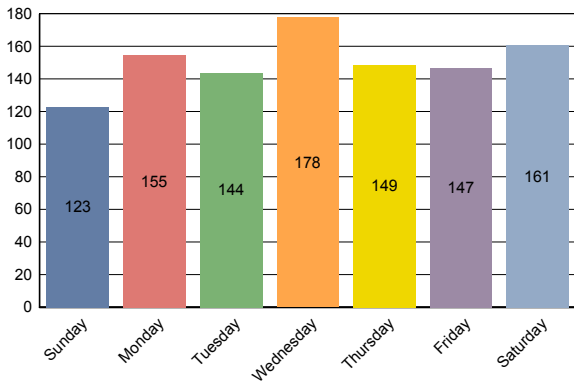

BLK KANSAS CITY

1

LOC_STRING	DATE_REPOR	DOW	TIME_GROUP	CALL_TYPE	
1200 BLK KANSAS CITY /					1
1200 BLK KANSAS CITY /	20030521	Wednesday	15-17:59	PARK	

LIST OF ALL CALLS FOR SERVICE IN RD 402 FOR 2003 AND 2004.

BLK KANSAS CITY ST

1

LOC_STRING	DATE_REPOR	DOW	TIME_GROUP	CALL_TYPE
1300 BLK KANSAS CITY ST /				1
1300 BLK KANSAS CITY ST /	20040325	Thursday	18-20:59	PARK

CALLS FOR SERVICE BY DAY OF WEEK

CALLS FOR SERVICE BY TIME GROUP