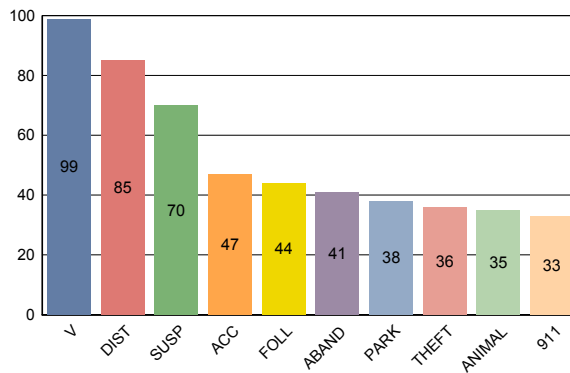

BLK KANSAS CITY ST

1

LOC_STRING	DATE_REPOR	DOW	TIME_GROUP	CALL_TYPE
1300 BLK KANSAS CITY ST /				1
1300 BLK KANSAS CITY ST /	20040325	Thursday	18-20:59	PARK

CALLS FOR SERVICE BY DAY OF WEEK

CALLS FOR SERVICE BY TIME GROUP

CALLS FOR SERVICE BY CALL TYPE

TOTAL # CALLS FOR SERVICE FOR JAN - DEC:

1,068