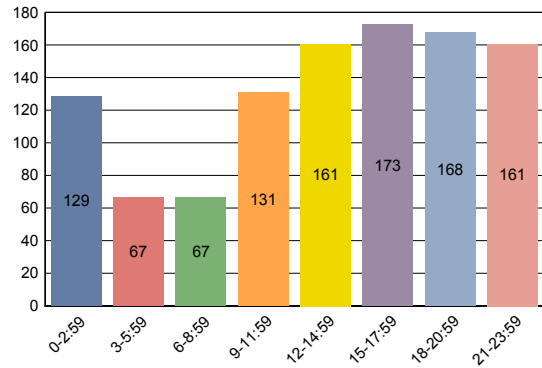

BLK KANSAS CITY ST

1

LOC_STRING	DATE_REPOR	DOW	TIME_GROUP	CALL_TYPE
1300 BLK KANSAS CITY ST /				1
1300 BLK KANSAS CITY ST /	20040325	Thursday	18-20:59	PARK

CALLS FOR SERVICE BY DAY OF WEEK

CALLS FOR SERVICE BY TIME GROUP

CALLS FOR SERVICE BY CALL TYPE

TOTAL # CALLS FOR SERVICE FOR JAN - DEC:

1,068