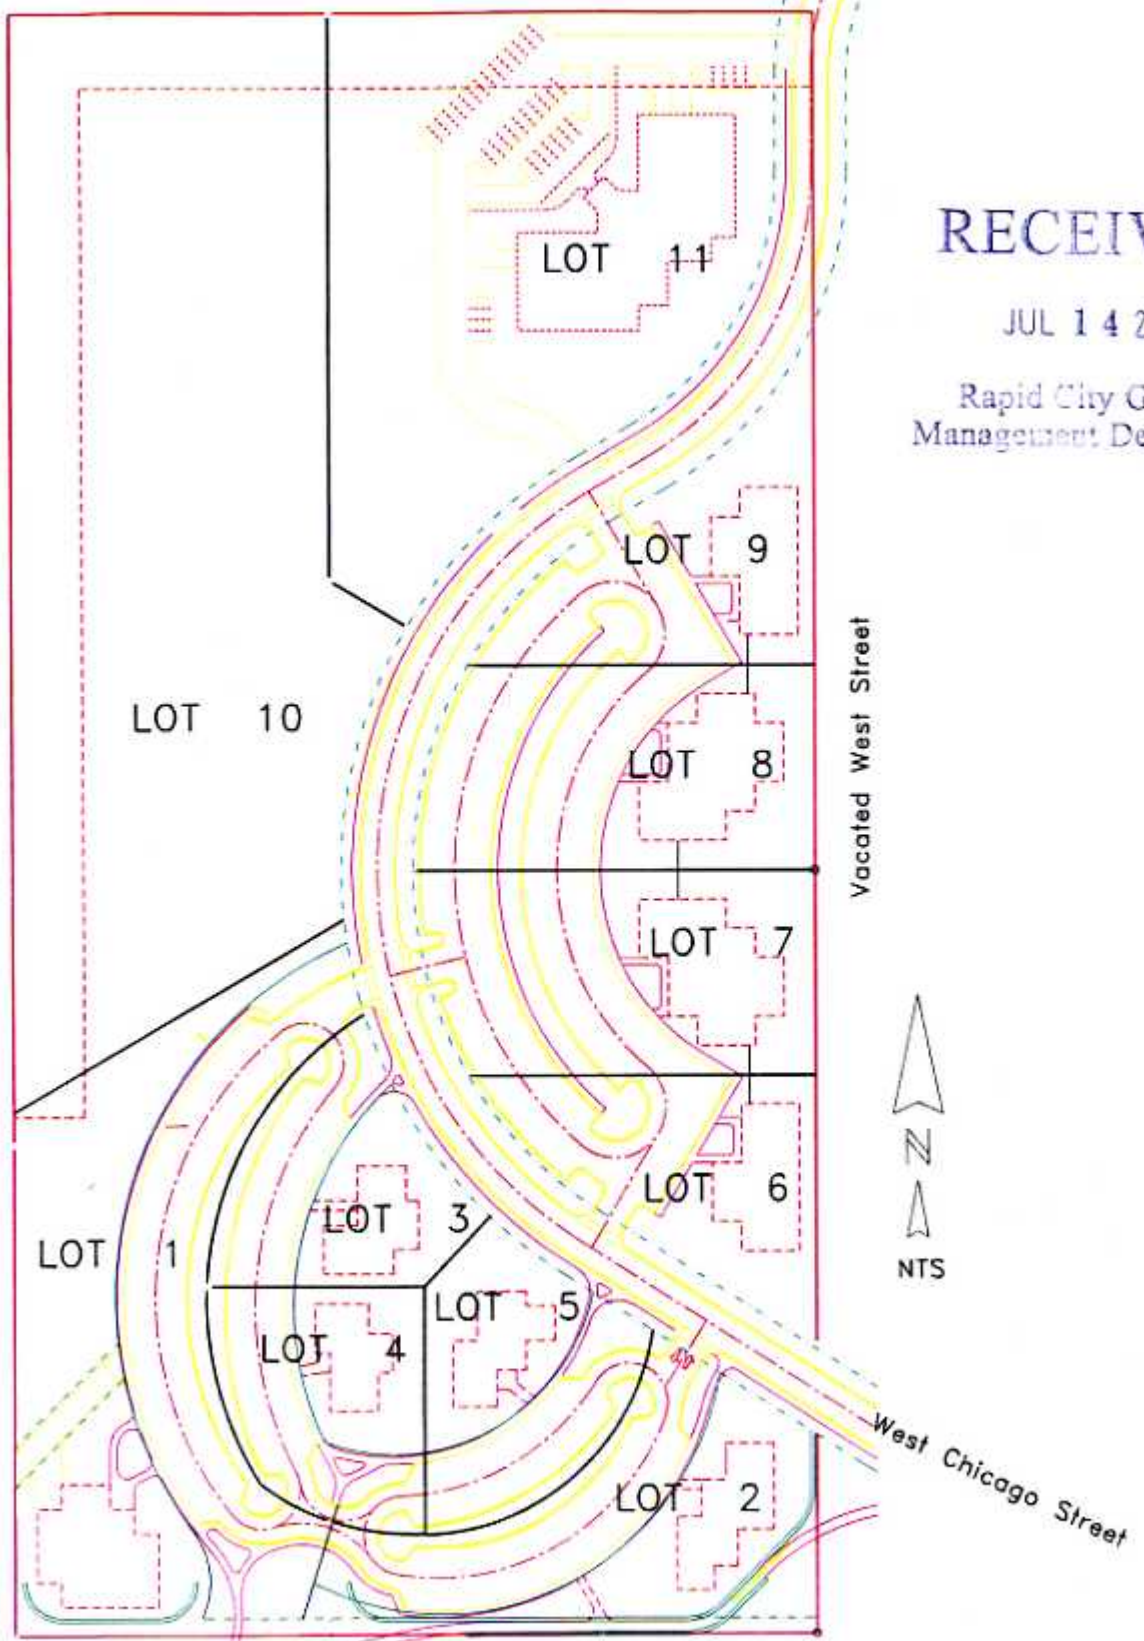

RECEIVED

JUL 14 2010

Rapid City Green
Management Department

Rapid Creek

Village at Founders Park
26 FT Drive Aisles
6 FT Perimeter Sidewalks