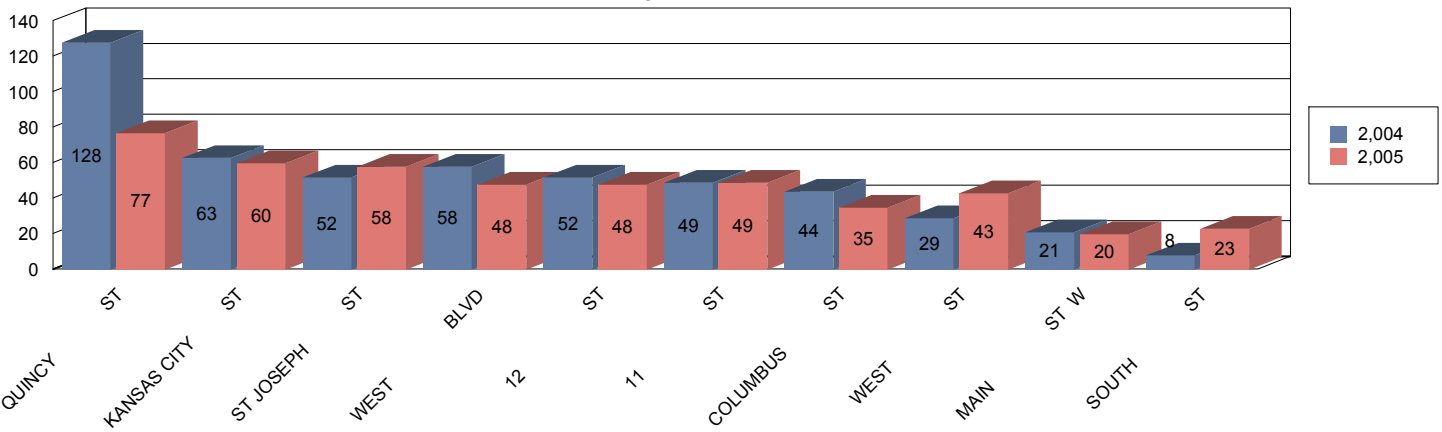

TOP 10 STREETS FOR CALLS FOR SERVICE IN WEST BLVD AREA

January 1 - December 31

RD 402

LIST OF ALL CALLS FOR SERVICE IN RD 402 FOR 2004 AND 2005.

QUINCY

ST

205

LOC_STRING	DATE_REPOR	DOW	TIME_GROUP	CALL_TYPE	
1315 QUINCY ST // 9TH GRADE ACADEMY / RC					17
1315 QUINCY ST // 9TH GRADE ACADEMY / RC	20040210	Tuesday	9-11:59	JVPROB	
1315 QUINCY ST // 9TH GRADE ACADEMY / RC	20040430	Friday	9-11:59	ASLT	
1315 QUINCY ST // 9TH GRADE ACADEMY / RC	20040503	Monday	6-8:59	CHILD	
1315 QUINCY ST // 9TH GRADE ACADEMY / RC	20040512	Wednesday	18-20:59	RUNAWAY	
1315 QUINCY ST // 9TH GRADE ACADEMY / RC	20040525	Tuesday	9-11:59	JVPROB	
1315 QUINCY ST // 9TH GRADE ACADEMY / RC	20040916	Thursday	12-14:59	TRANS	
1315 QUINCY ST // 9TH GRADE ACADEMY / RC	20041025	Monday	12-14:59	JVPROB	
1315 QUINCY ST // 9TH GRADE ACADEMY / RC	20041103	Wednesday	9-11:59	JVPROB	
1315 QUINCY ST // 9TH GRADE ACADEMY / RC	20041118	Thursday	12-14:59	OV	
1315 QUINCY ST // 9TH GRADE ACADEMY / RC	20041118	Thursday	12-14:59	JVPROB	
1315 QUINCY ST // 9TH GRADE ACADEMY / RC	20041124	Wednesday	12-14:59	JVPROB	
1315 QUINCY ST // 9TH GRADE ACADEMY / RC	20050316	Wednesday	12-14:59	TRANS	
1315 QUINCY ST // 9TH GRADE ACADEMY / RC	20050629	Wednesday	6-8:59	DPP	
1315 QUINCY ST // 9TH GRADE ACADEMY / RC	20050705	Tuesday	6-8:59	DPP	
1315 QUINCY ST // 9TH GRADE ACADEMY / RC	20050913	Tuesday	9-11:59	TRANS	
1315 QUINCY ST // 9TH GRADE ACADEMY / RC	20050916	Friday	12-14:59	CIV	
1315 QUINCY ST // 9TH GRADE ACADEMY / RC	20050929	Thursday	15-17:59	OTHER	
1021 QUINCY ST // SWEENEY HOUSE / RC					13
1021 QUINCY ST // SWEENEY HOUSE / RC	20040306	Saturday	15-17:59	THEFT	
1021 QUINCY ST // SWEENEY HOUSE / RC	20040308	Monday	15-17:59	FOLL	
1021 QUINCY ST // SWEENEY HOUSE / RC	20040310	Wednesday	6-8:59	ATL	
1021 QUINCY ST // SWEENEY HOUSE / RC	20040523	Sunday	12-14:59	911	
1021 QUINCY ST // SWEENEY HOUSE / RC	20040613	Sunday	12-14:59	CIV	
1021 QUINCY ST // SWEENEY HOUSE / RC	20040621	Monday	21-23:59	VCOMP	
1021 QUINCY ST // SWEENEY HOUSE / RC	20040625	Friday	15-17:59	DIST	
1021 QUINCY ST // SWEENEY HOUSE / RC	20040910	Friday	18-20:59	CHILD	
1021 QUINCY ST // SWEENEY HOUSE / RC	20041120	Saturday	12-14:59	DRUG	
1021 QUINCY ST // SWEENEY HOUSE / RC	20041130	Tuesday	9-11:59	SUSP	
1021 QUINCY ST // SWEENEY HOUSE / RC	20050111	Tuesday	18-20:59	DIST	
1021 QUINCY ST // SWEENEY HOUSE / RC	20050812	Friday	0-2:59	DIST	
1021 QUINCY ST // SWEENEY HOUSE / RC	20050908	Thursday	18-20:59	MSG	