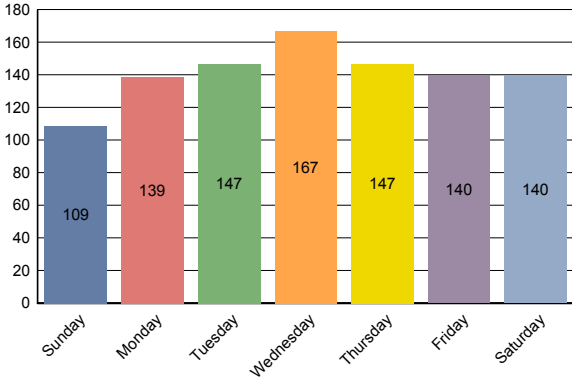

LIST OF ALL CALLS FOR SERVICE IN RD 402 FOR 2004 AND 2005.

CALLS FOR SERVICE BY DAY OF WEEK

CALLS FOR SERVICE BY TIME GROUP

CALLS FOR SERVICE BY CALL TYPE

TOTAL # CALLS FOR SERVICE FOR JAN - DEC:

989