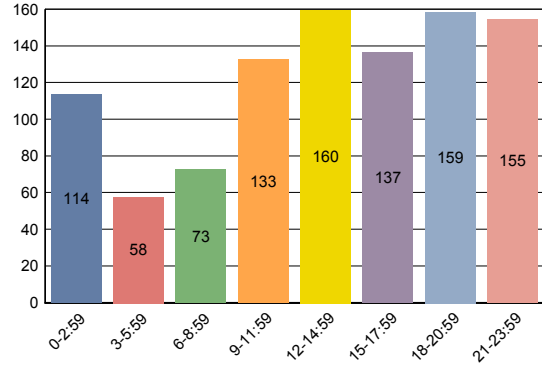

LIST OF ALL CALLS FOR SERVICE IN RD 402 FOR 2004 AND 2005.

CALLS FOR SERVICE BY DAY OF WEEK

CALLS FOR SERVICE BY TIME GROUP

CALLS FOR SERVICE BY CALL TYPE

TOTAL # CALLS FOR SERVICE FOR JAN - DEC:

989