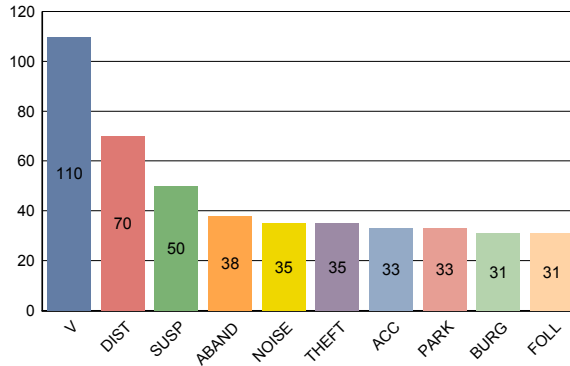

LIST OF ALL CALLS FOR SERVICE IN RD 402 FOR 2004 AND 2005.

CALLS FOR SERVICE BY DAY OF WEEK

CALLS FOR SERVICE BY TIME GROUP

CALLS FOR SERVICE BY CALL TYPE

TOTAL # CALLS FOR SERVICE FOR JAN - DEC:

989