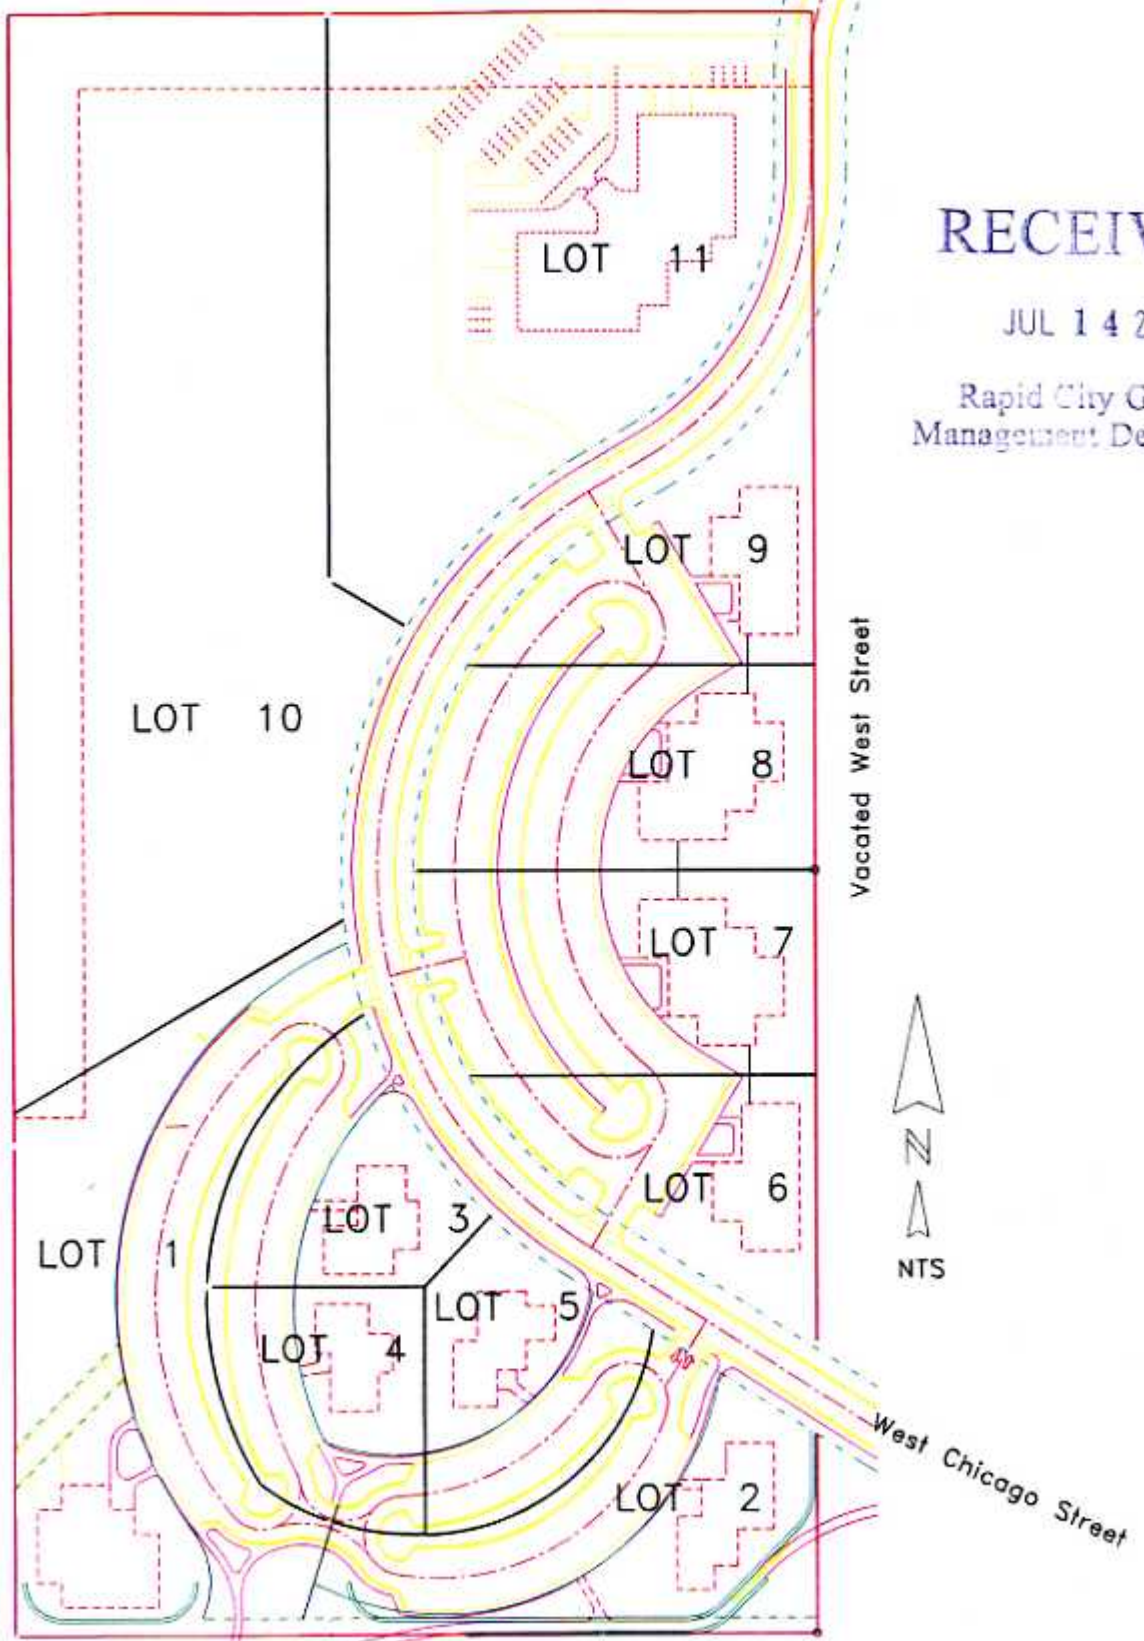

RECEIVED

JUL 14 2006

Rapid City Green  
Management Department

Rapid Creek

Village at Founders Park  
26 FT Drive Aisles  
6 FT Perimeter Sidewalks