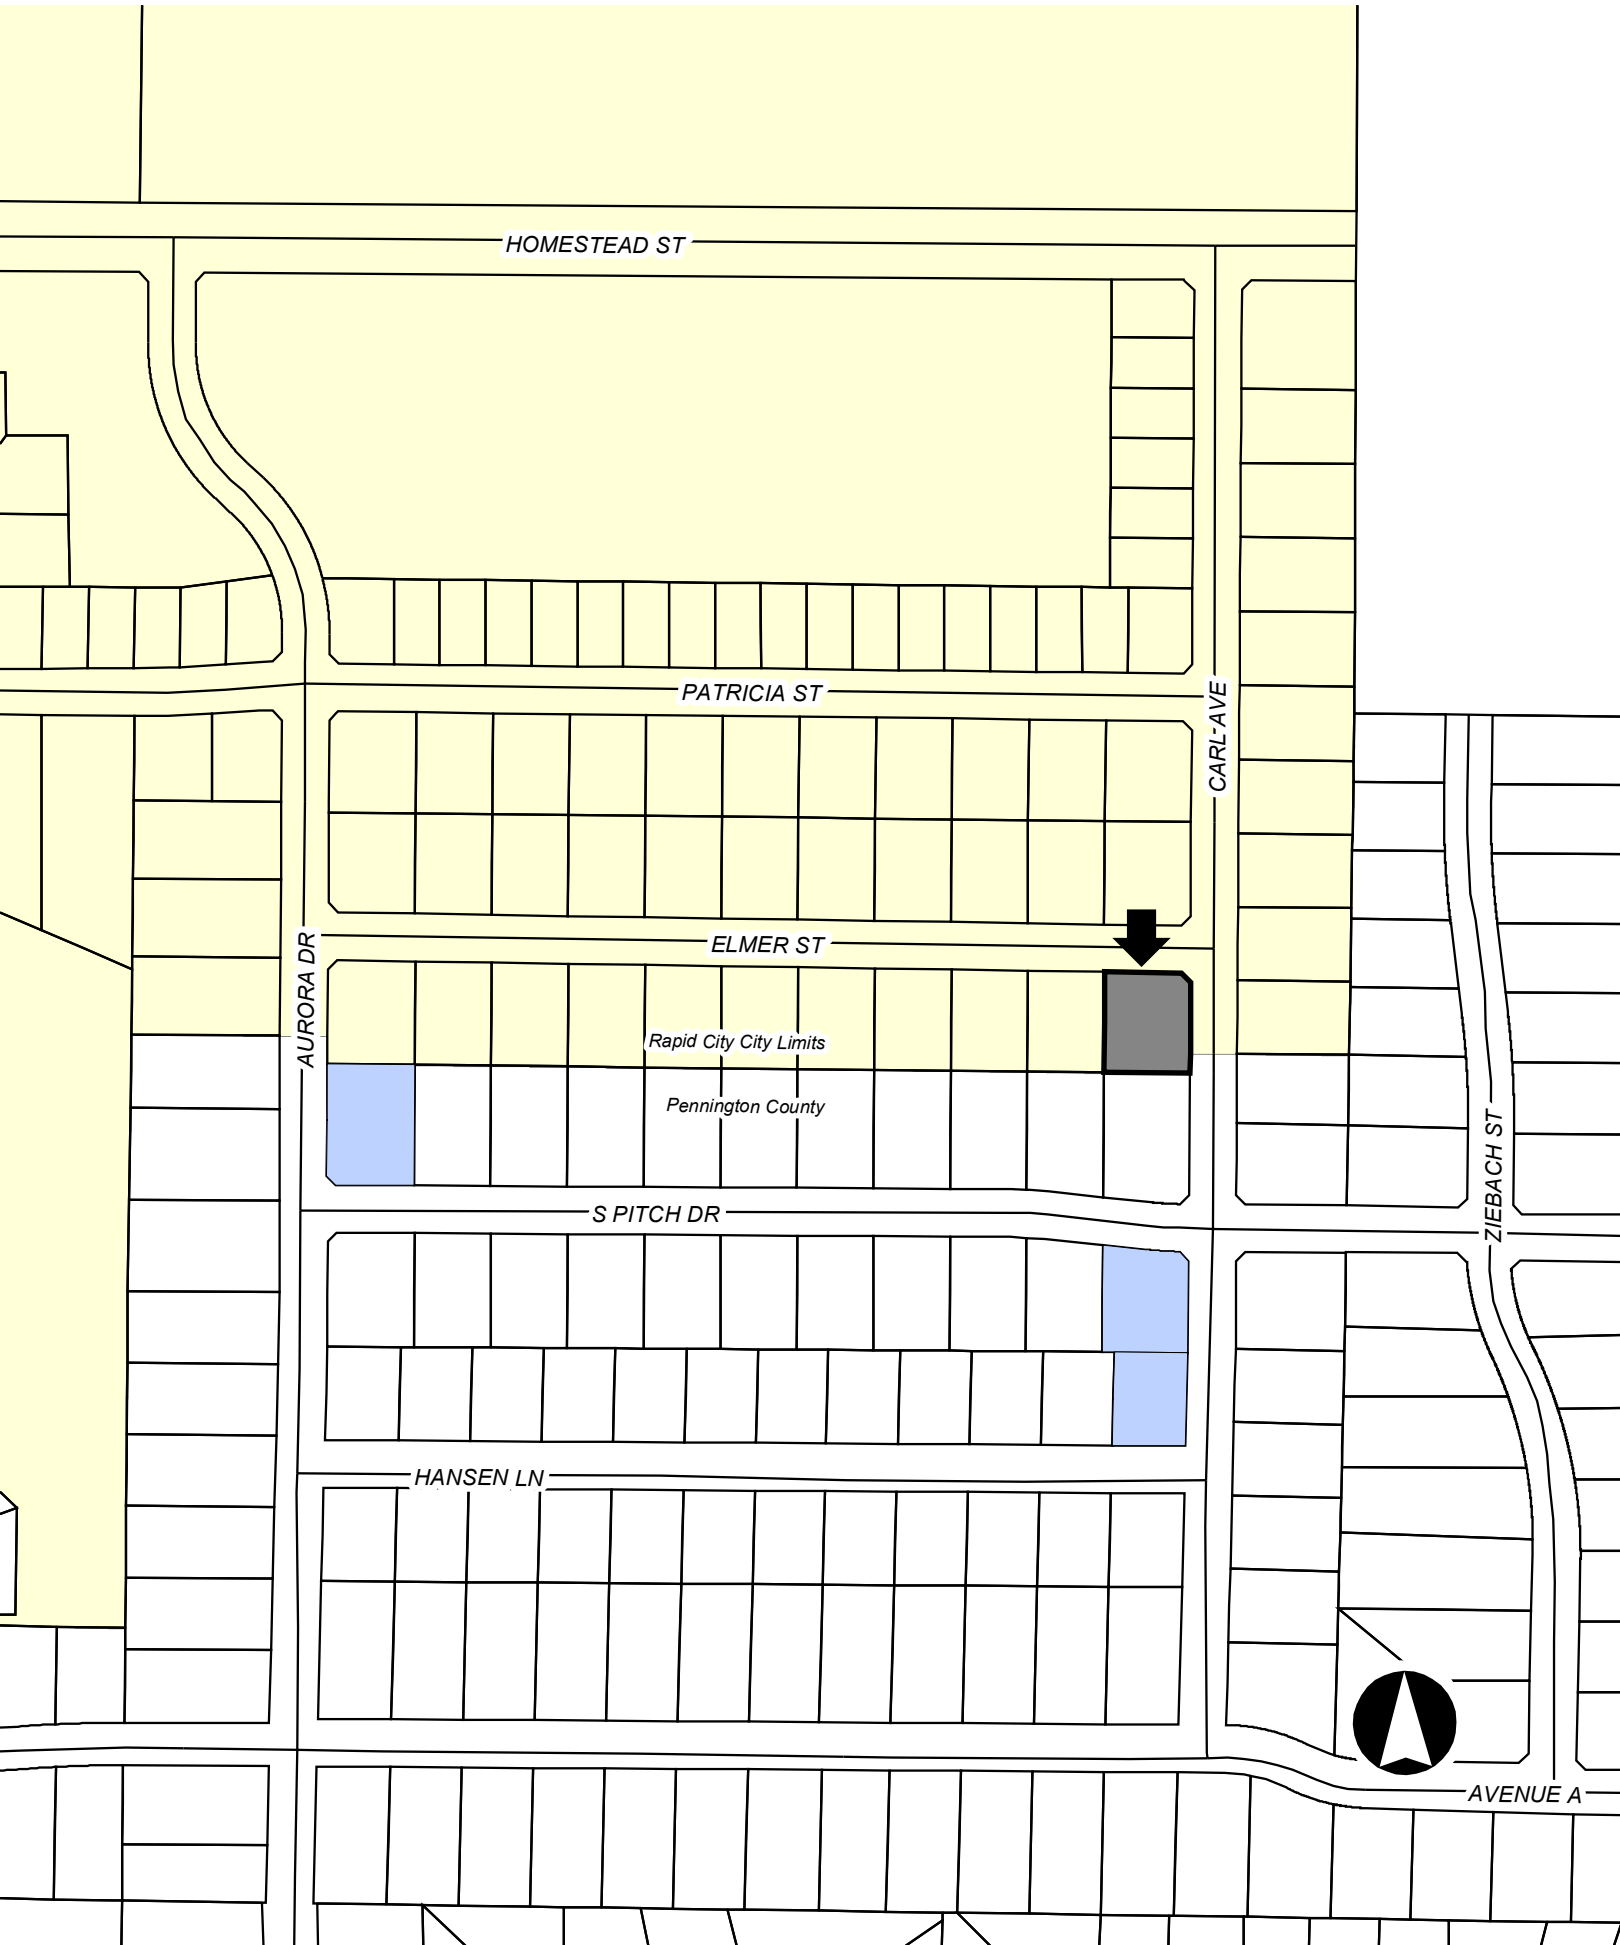

06FV007

HOMESTEAD ST

PATRICIA ST

ELMER ST

S PITCH DR

HANSEN LN

AURORA DR

CARL AVE

ZIEBACH ST

AVENUE A

Rapid City City Limits

Pennington County