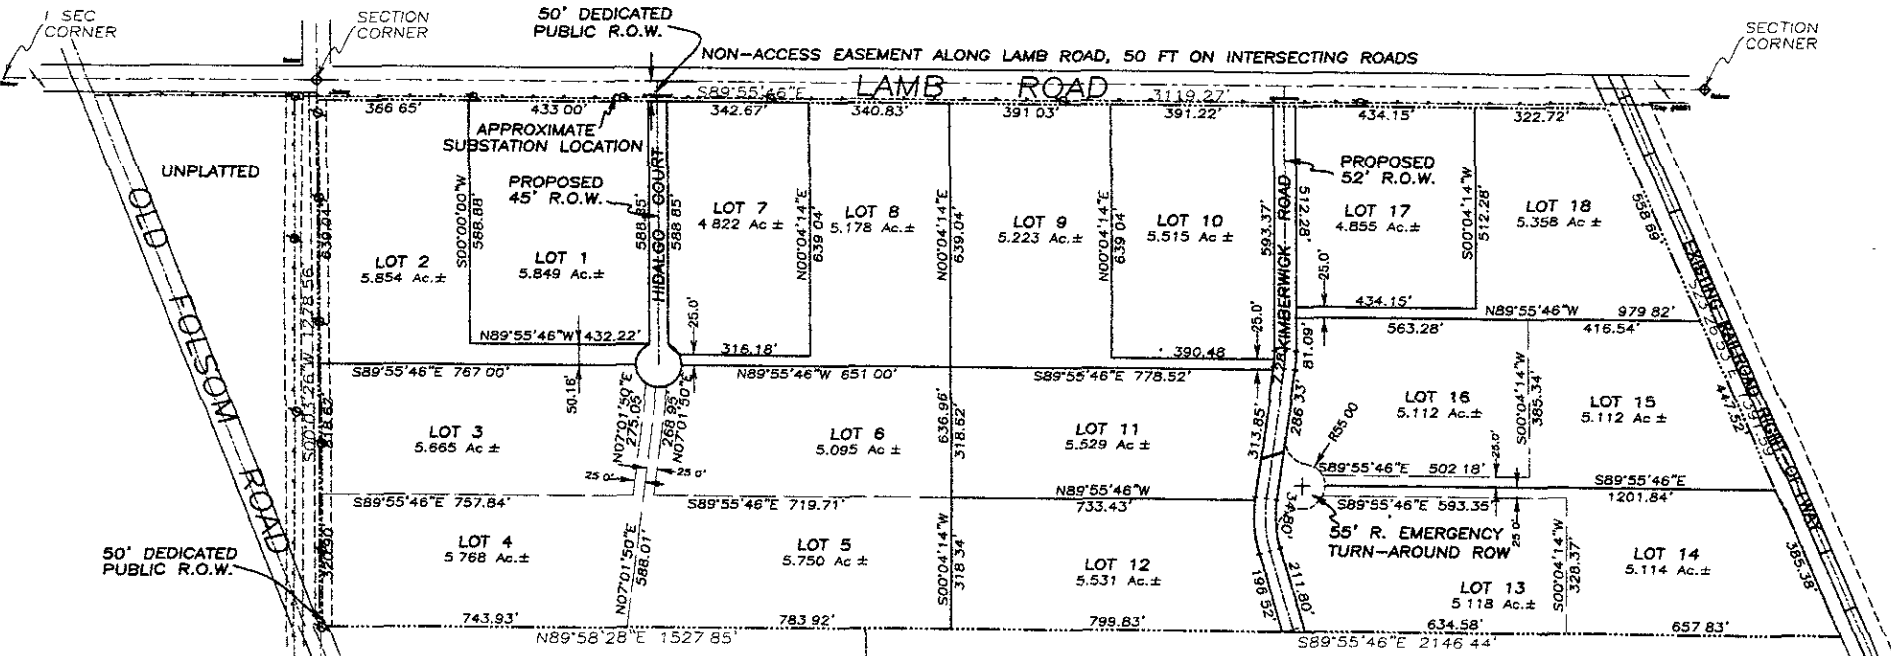

LOTS 1 THROUGH 18 OF DARLINGTON ESTATES

LOCATED IN N1/2 OF SECTION 34, T1N, R8E, B.H.M.
PENNINGTON COUNTY, SOUTH DAKOTA

50' DEDICATED PUBLIC R.O.W.

RECEIVED

RECEIVED

April 28, 2006