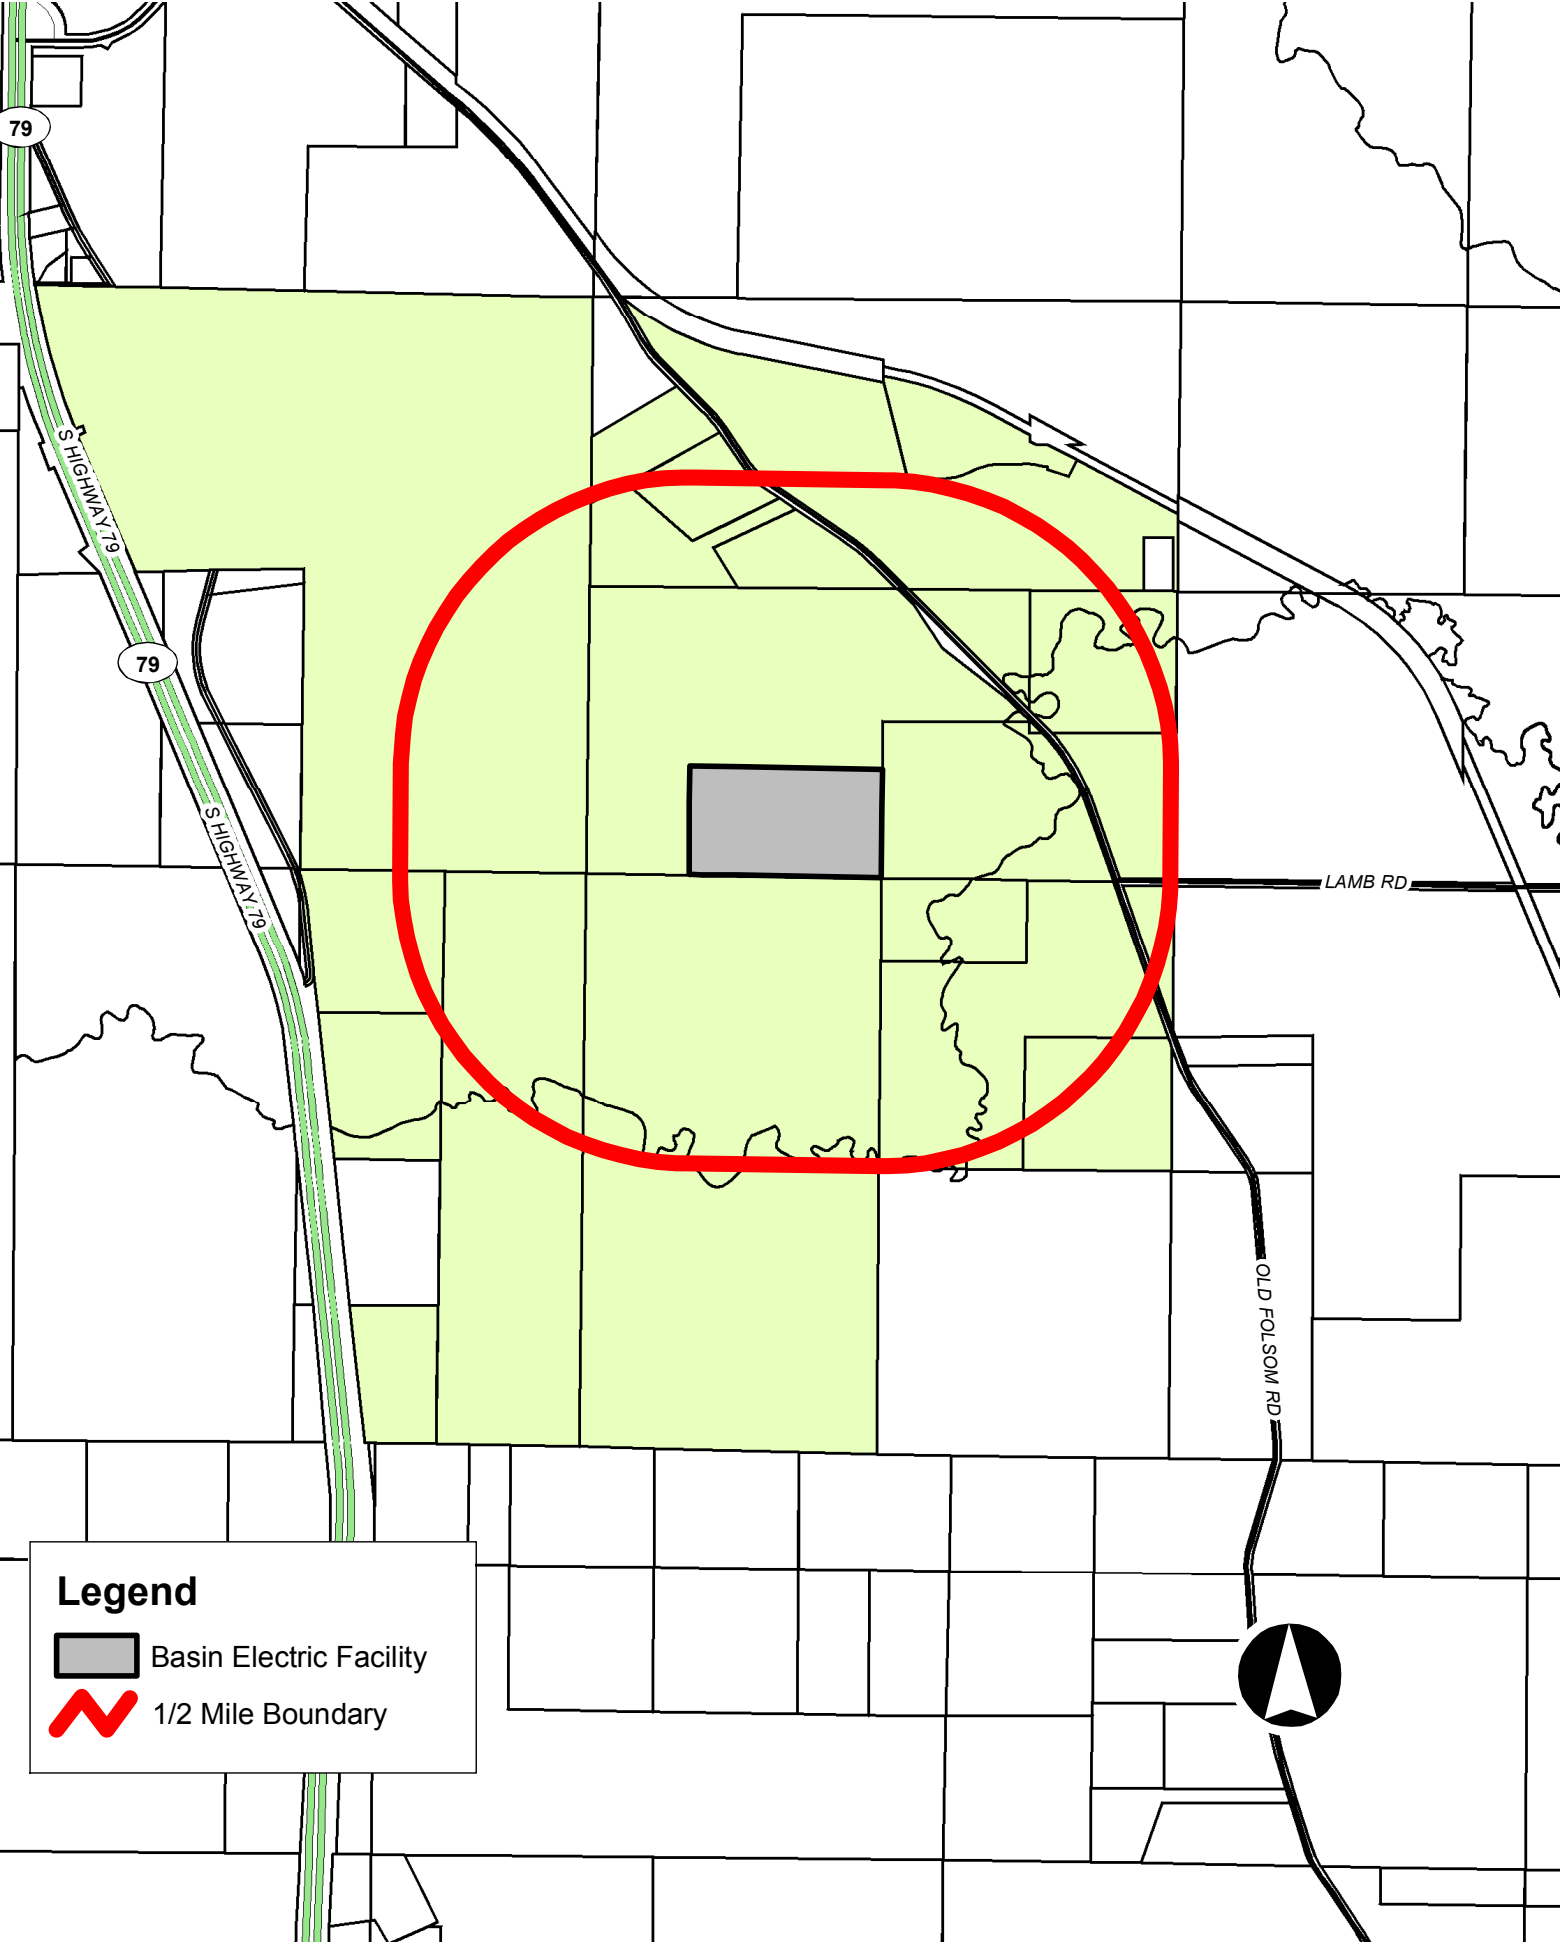

Basin Electric Intertie Study Area

Legend

-  Basin Electric Facility
-  1/2 Mile Boundary