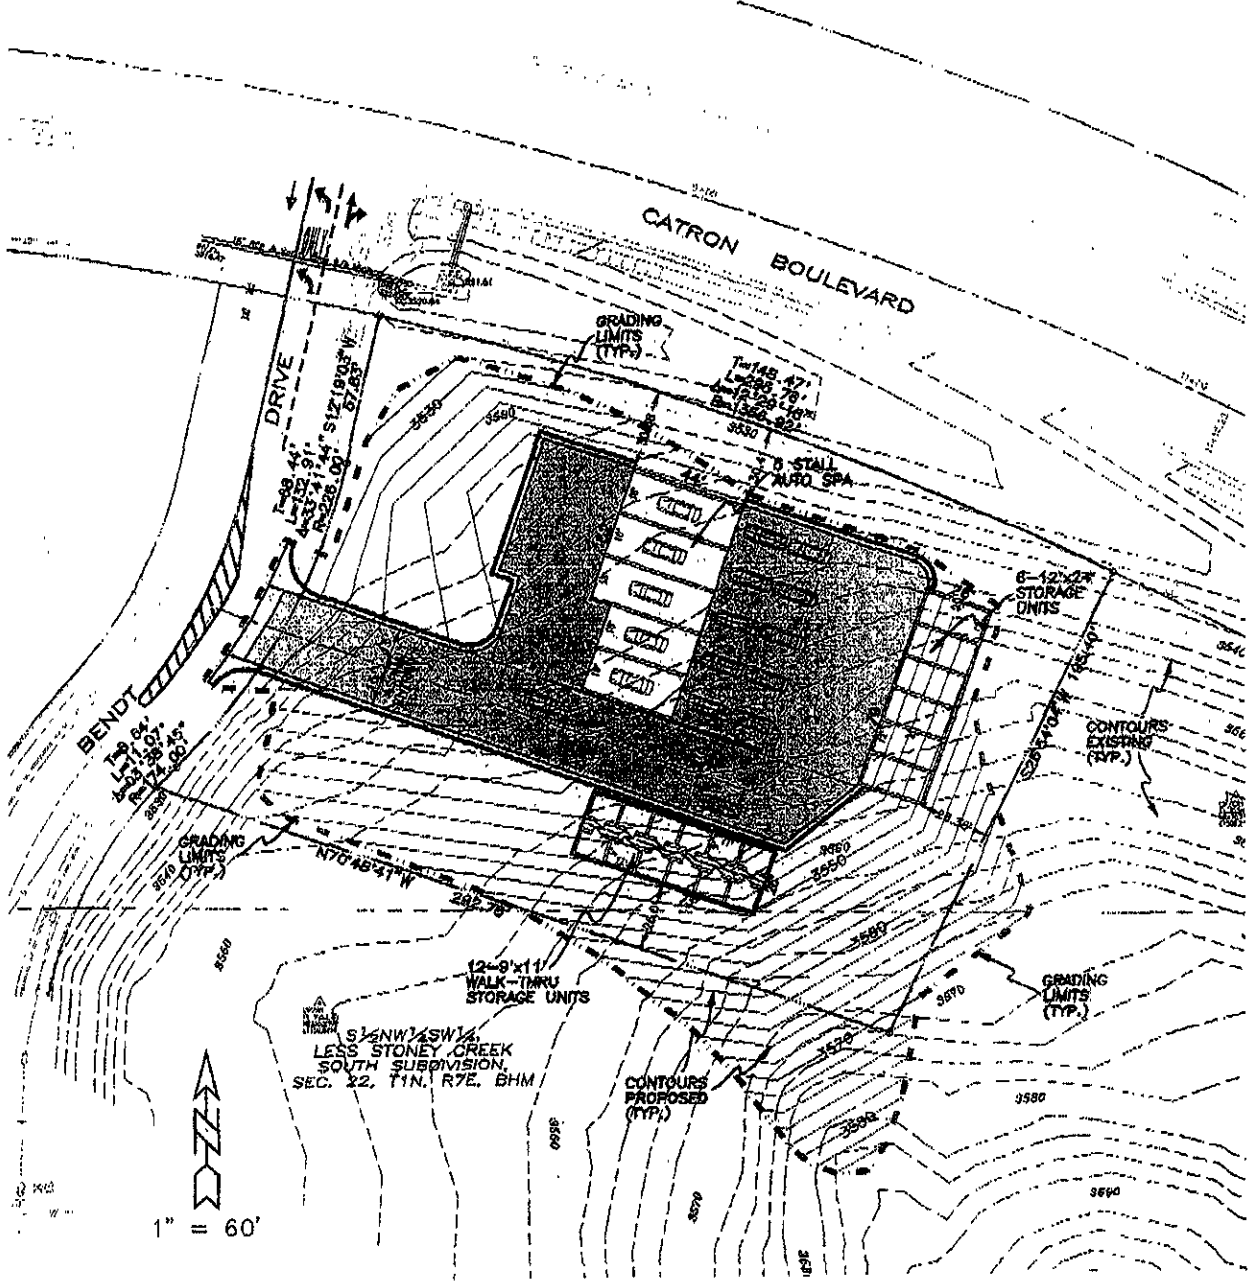

STONEY CREEK SOUTH

The AUTO SPA

LAYOUT PLAT

Boschee Engineering
 520 Kansas City Street, Suite 307
 Rapid City, South Dakota, 57701
 (605) 342-8747
 email: boschee_eng@midconetwork.com