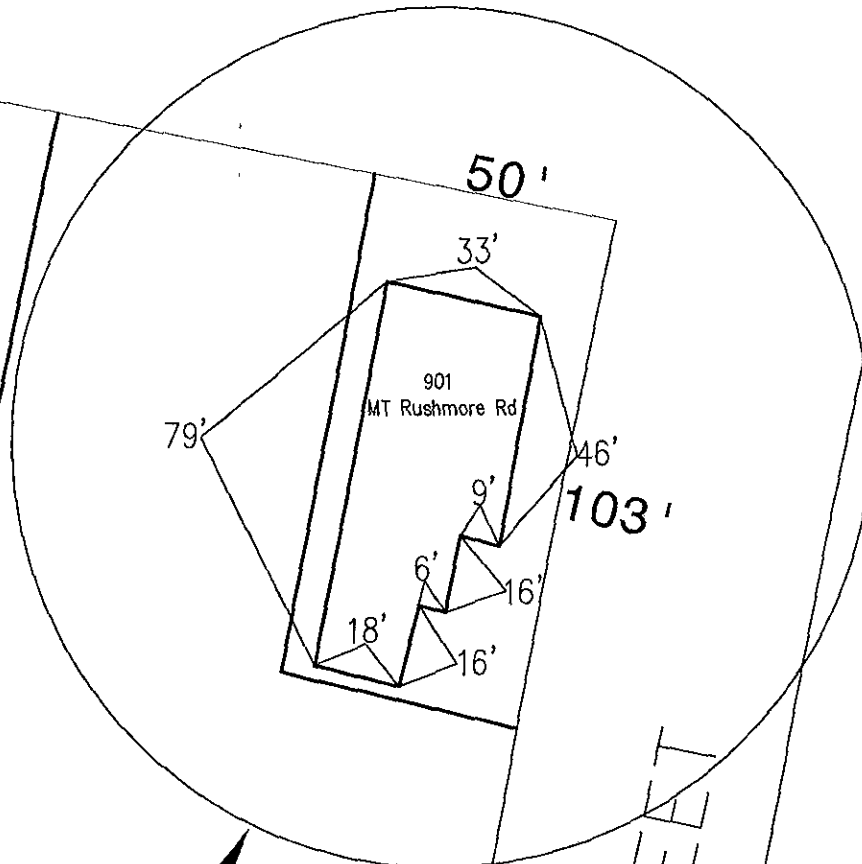

N 103' of Lot 1-2 Original Town of Rapid City  
T1N, R7E, Sec 2 Pennington Co. Rapid City Sd.

05UR011

COLUMBUS ST

8TH STREET

Site Plan

Scale: 1" = 40'

**RECEIVED**

JUN - 9 2005

Rapid City Growth  
Management Department

901 Mt. Rushmore Rd.