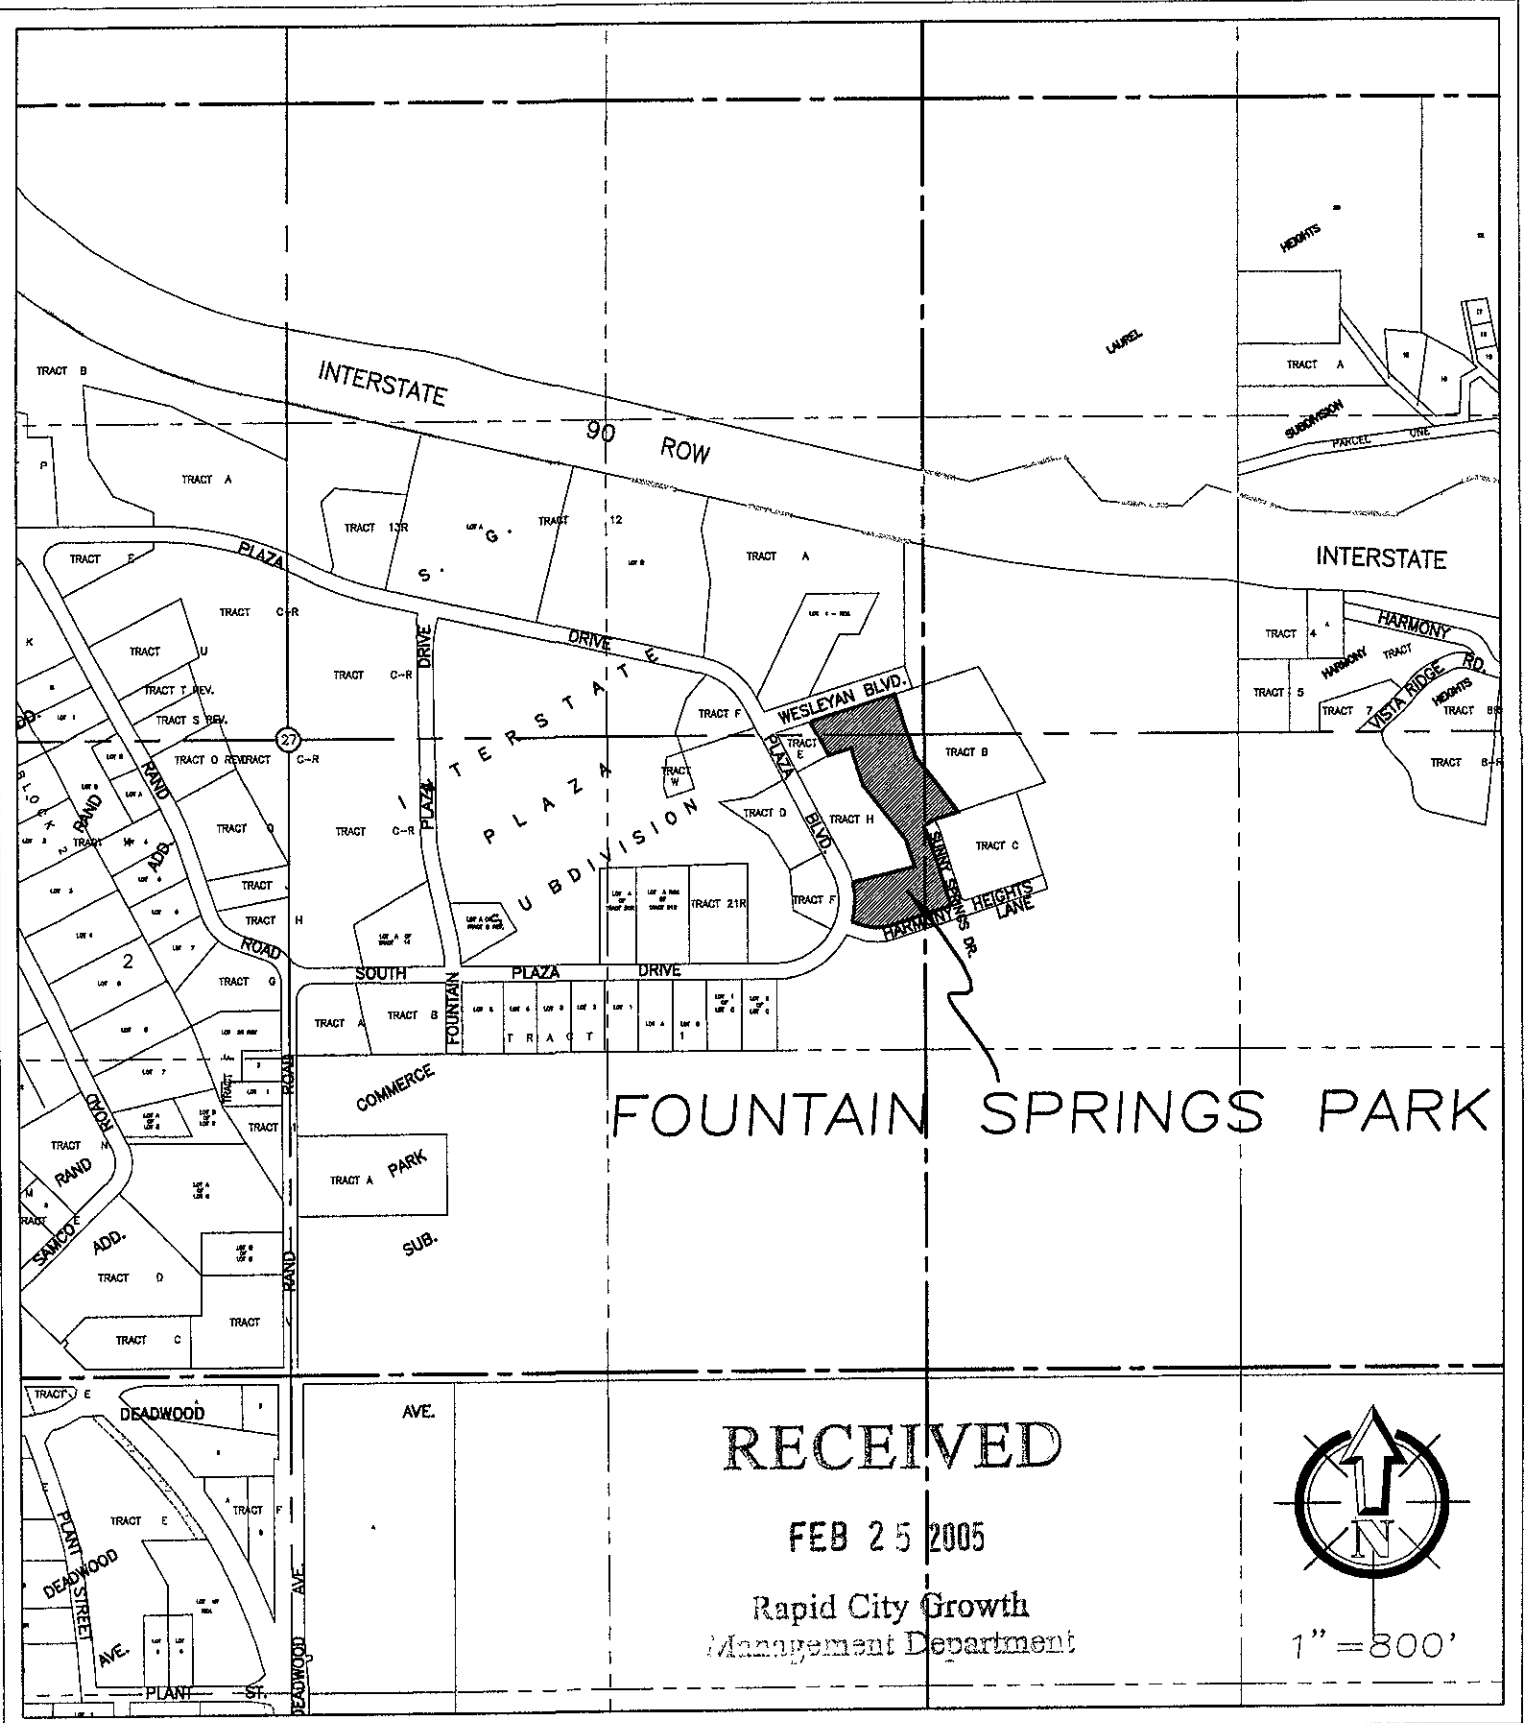

FOUNTAIN SPRINGS PARK

RECEIVED

FEB 25 2005

Rapid City Growth
Management Department

1" = 800'