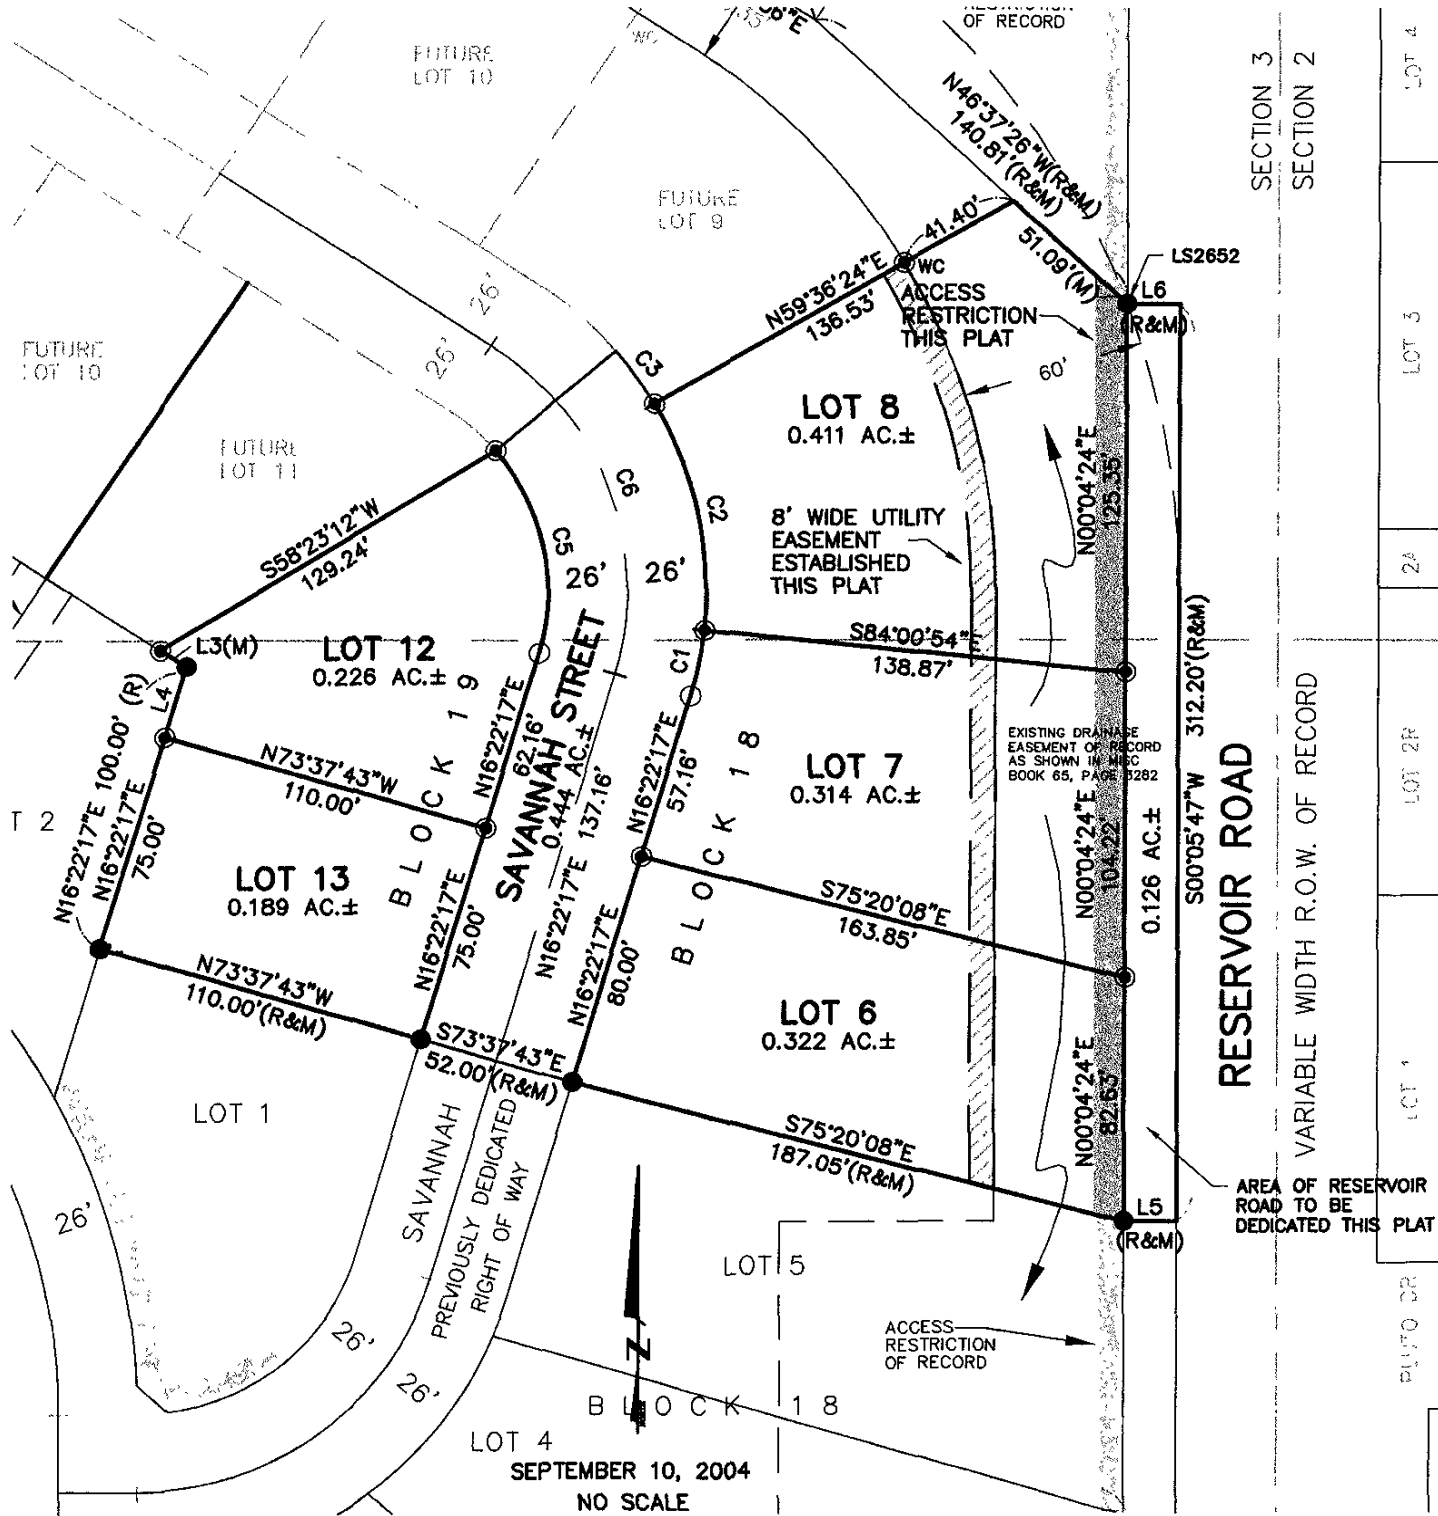

04PL130

PLAT OF LOTS 6 THRU 8 OF BLOCK 18, AND LOTS 12 AND 13 OF BLOCK 19, TRAILWOOD VILLAGE

(FORMERLY A PORTION OF TRACT T OF TRAILWOOD VILLAGE)
LOCATED IN THE E 1/2 OF THE SE 1/4,
SECTION 10, T1N, R8E, B.H.M.,
PENNINGTON COUNTY, SOUTH DAKOTA

C:\DRAWINGS\1079.11\PLATSHT1.DWG, 8x11, 9/10/2004 8:57:57 AM