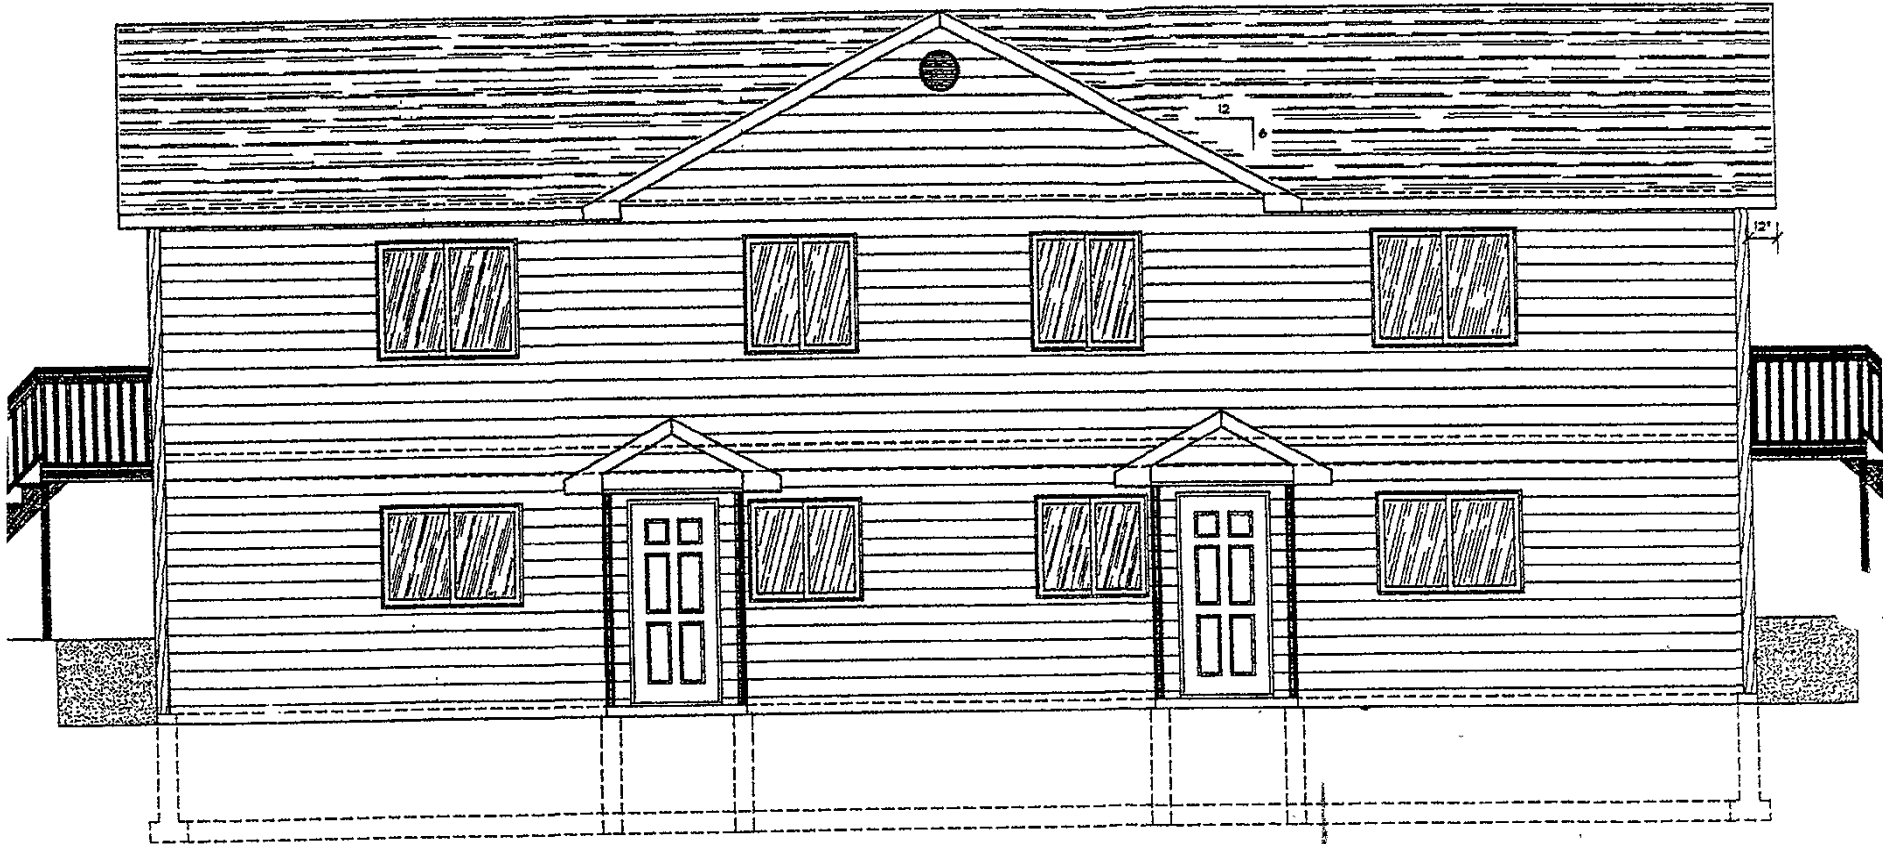

01PD047

FRONT ELEVATION

SCALE · 1/4" = 1'-0"

01PD047

LEFT ELEVATION

SCALE : 1/8" = 1'-0"

01PD047

REAR ELEVATION

SCALE : 1/8" = 1'-0"

01PD047

Front Elevation

Scale: 1/4" = 1'-0"

01PD047

Rear Elevation

Scale: 1/8" = 1'-0"

01PD047

Right Elevation

Scale: $1/8" = 1'-0"$

Left Elevation

Scale: $1/8" = 1'-0"$