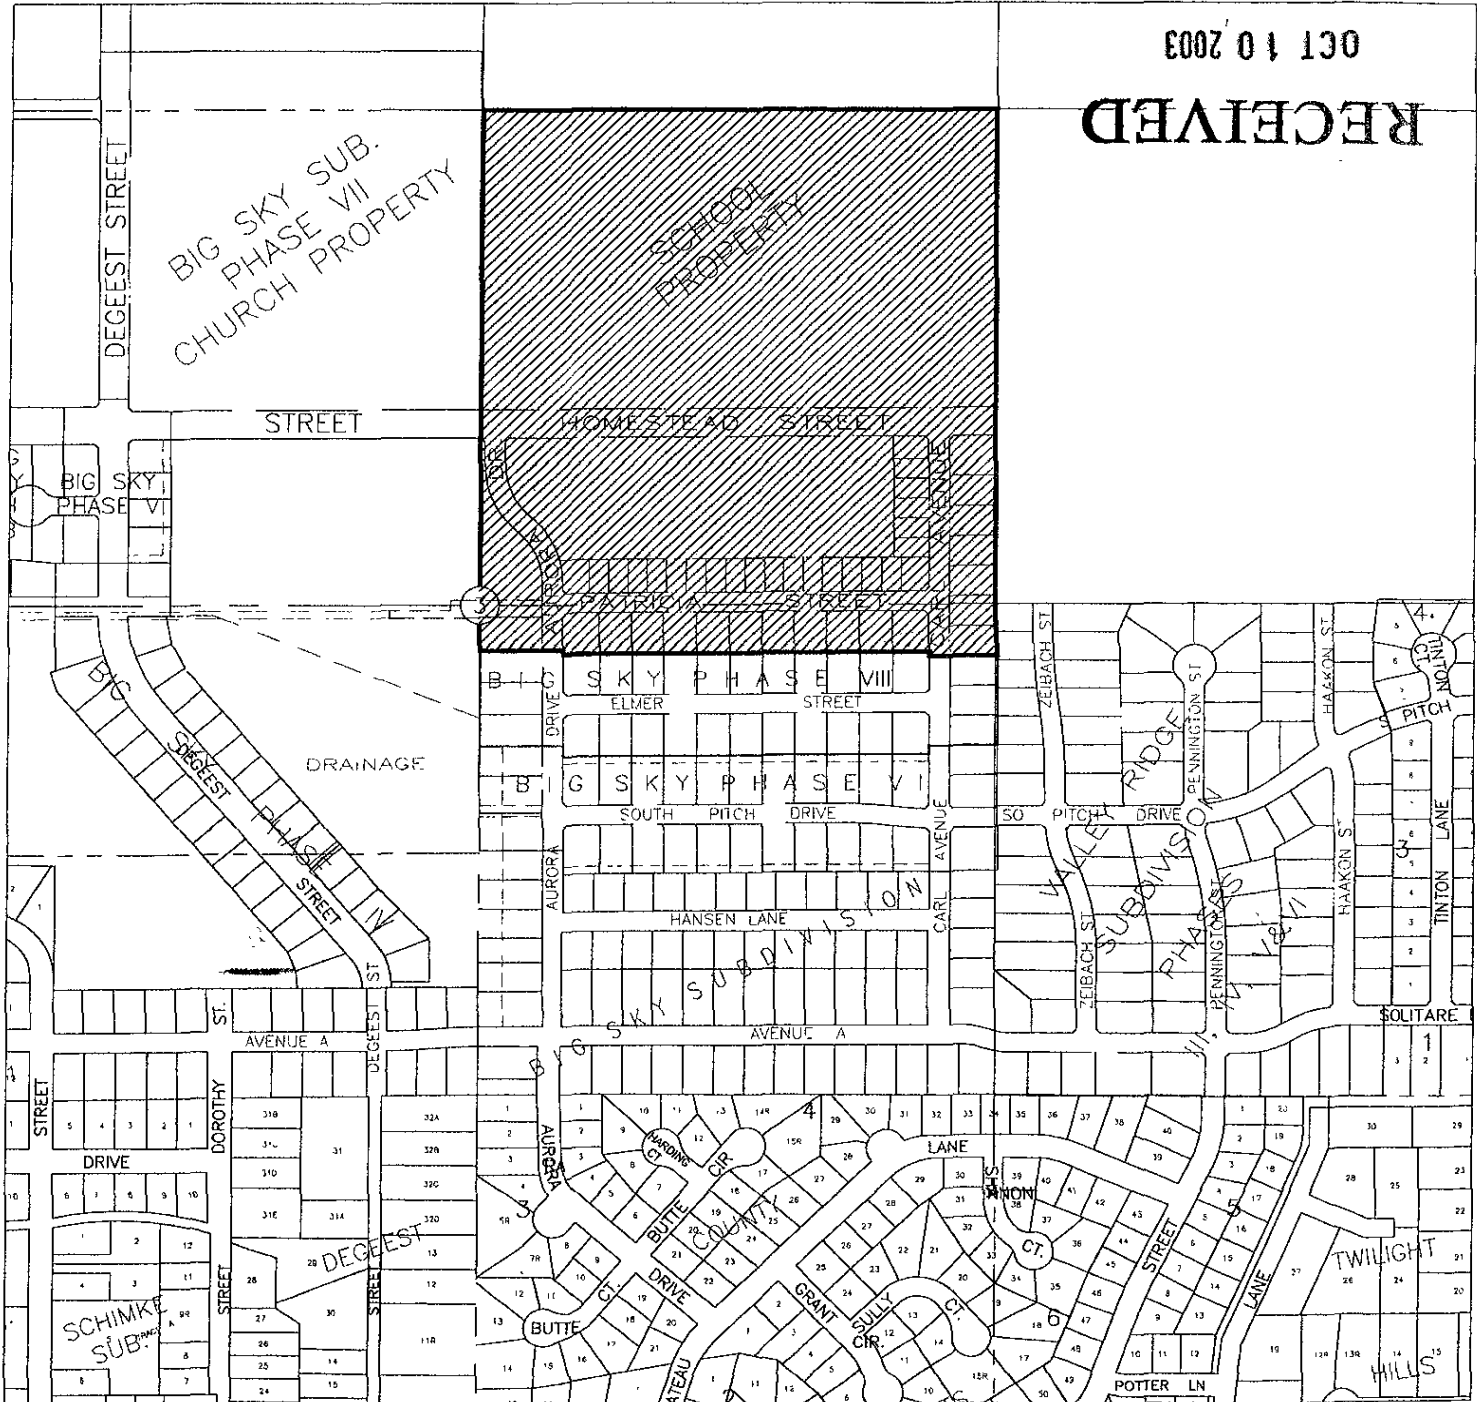

BIG SKY SUBDIVISION PHASE IX

Rapid City
Planning Department

OCT 10 2003

RECEIVED

BIG SKY SUB.
PHASE VII
CHURCH PROPERTY

ESTHOC
PROPERTY

Location Map

9/18/03