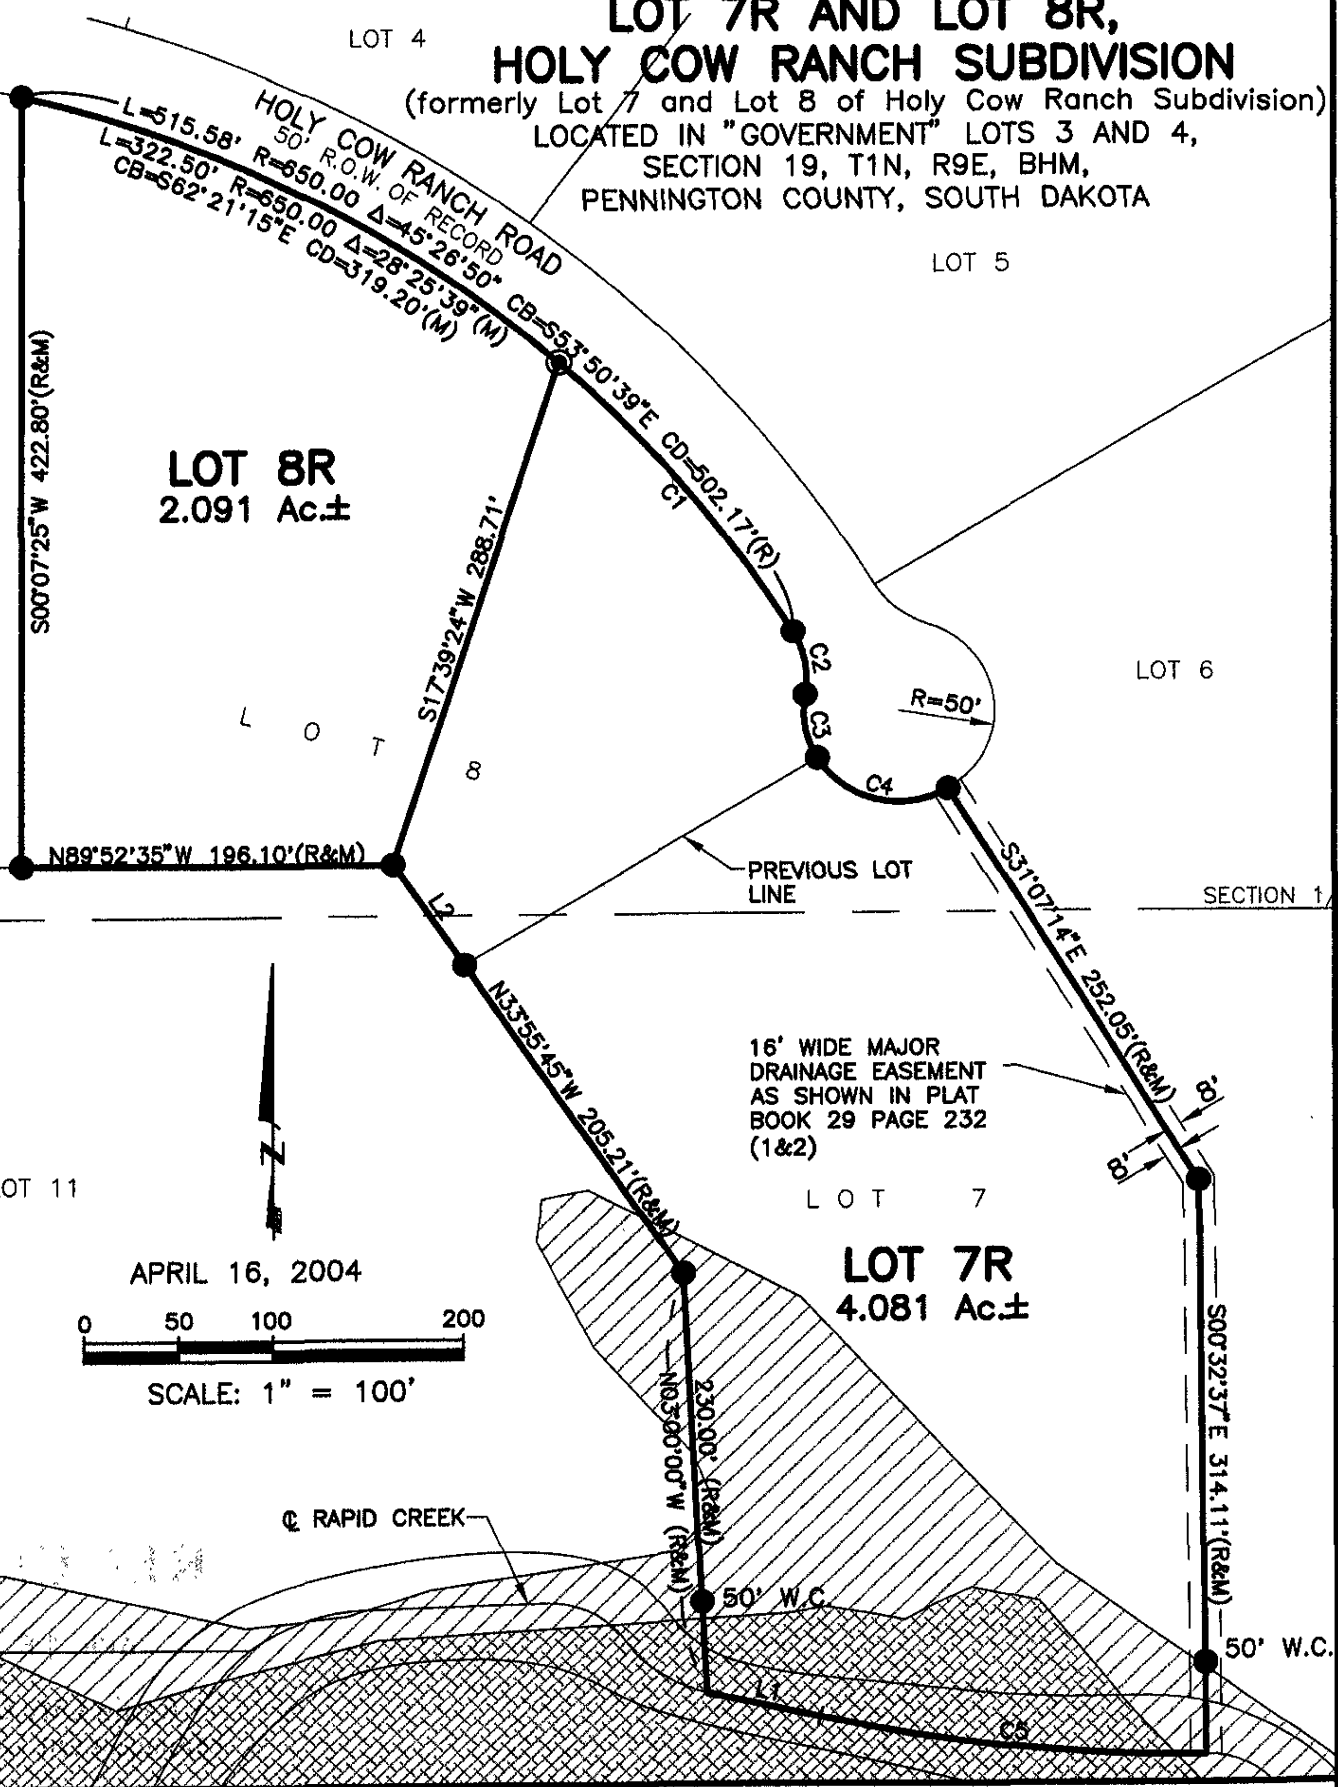

# PLAT OF LOT 7R AND LOT 8R, HOLY COW RANCH SUBDIVISION

(formerly Lot 7 and Lot 8 of Holy Cow Ranch Subdivision)  
LOCATED IN "GOVERNMENT" LOTS 3 AND 4,  
SECTION 19, T1N, R9E, BHM,  
PENNINGTON COUNTY, SOUTH DAKOTA

APRIL 16, 2004

SCALE: 1" = 100'

0 50 100 200

N