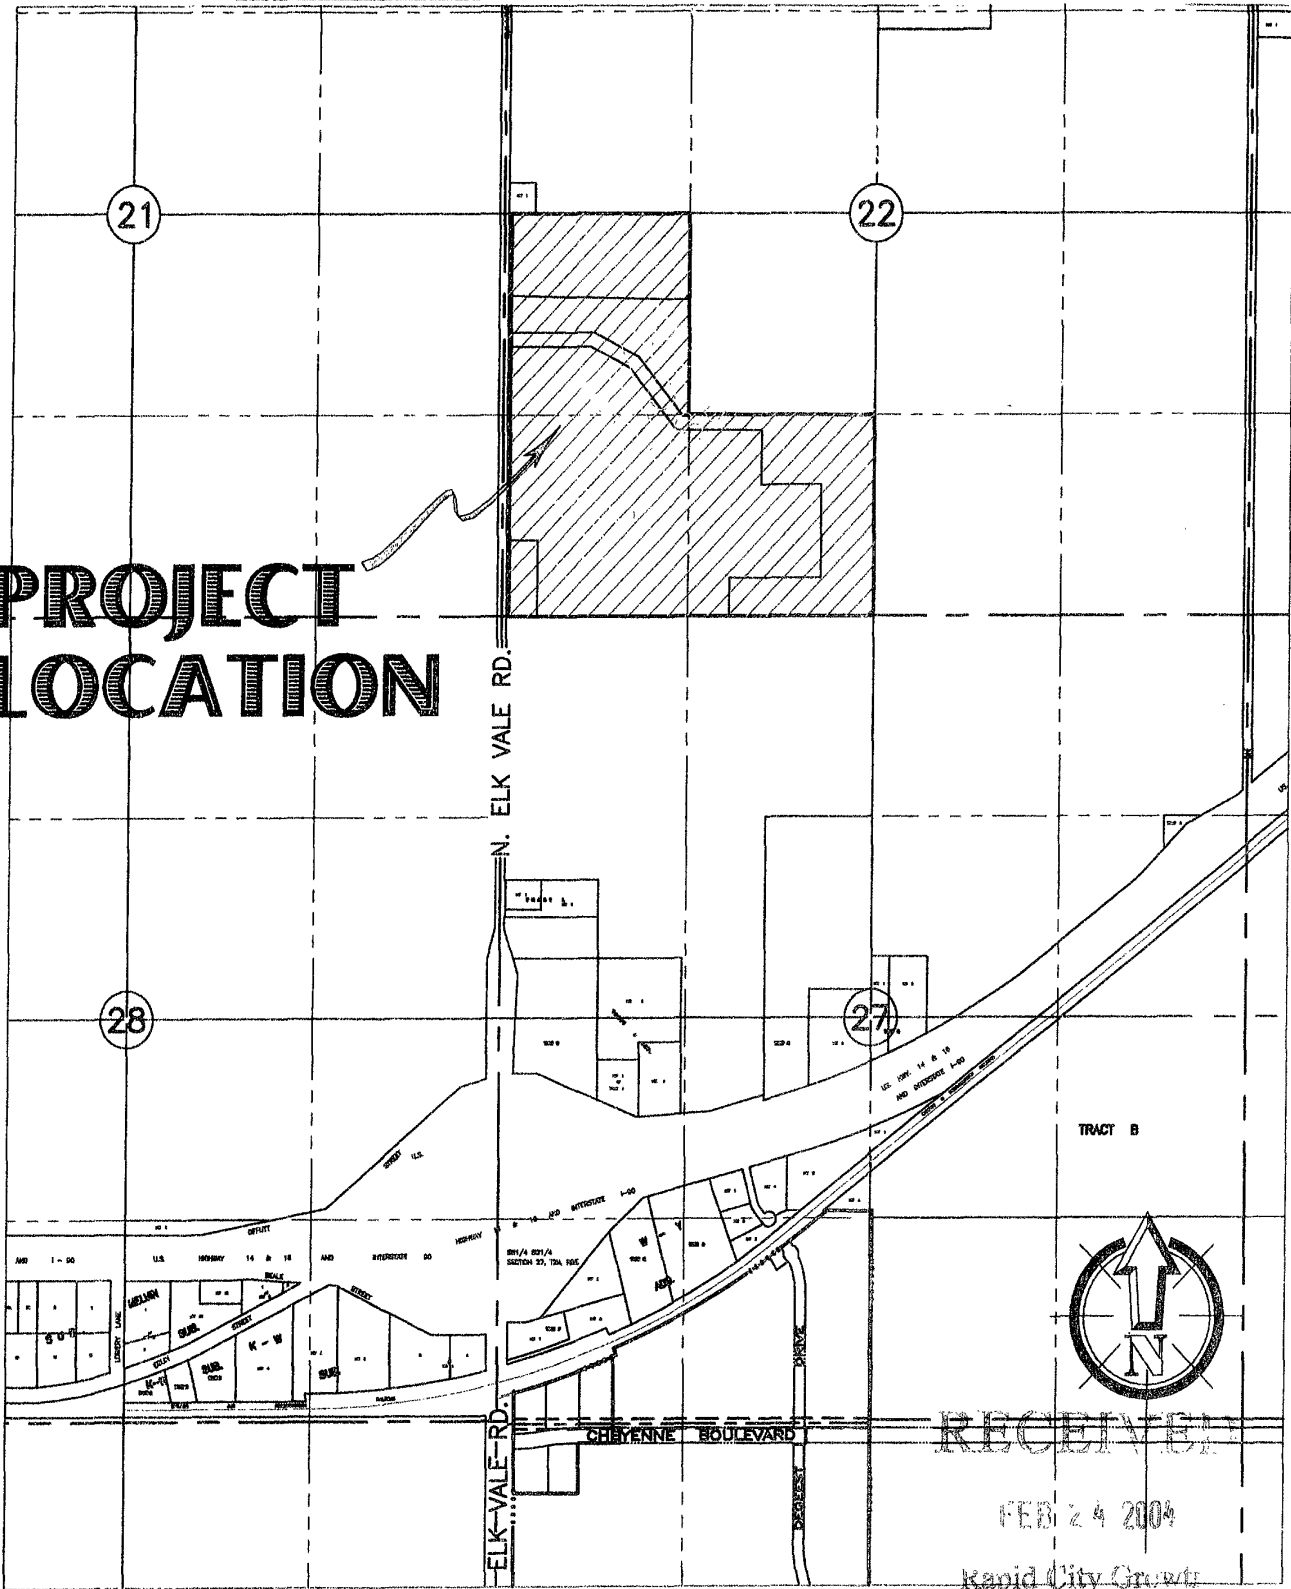

## PROJECT LOCATION

RECEIVED

FEB 24 2004

Rapid City Growth  
Management Department

# Rezoning Vicinity Map

1"=1200'