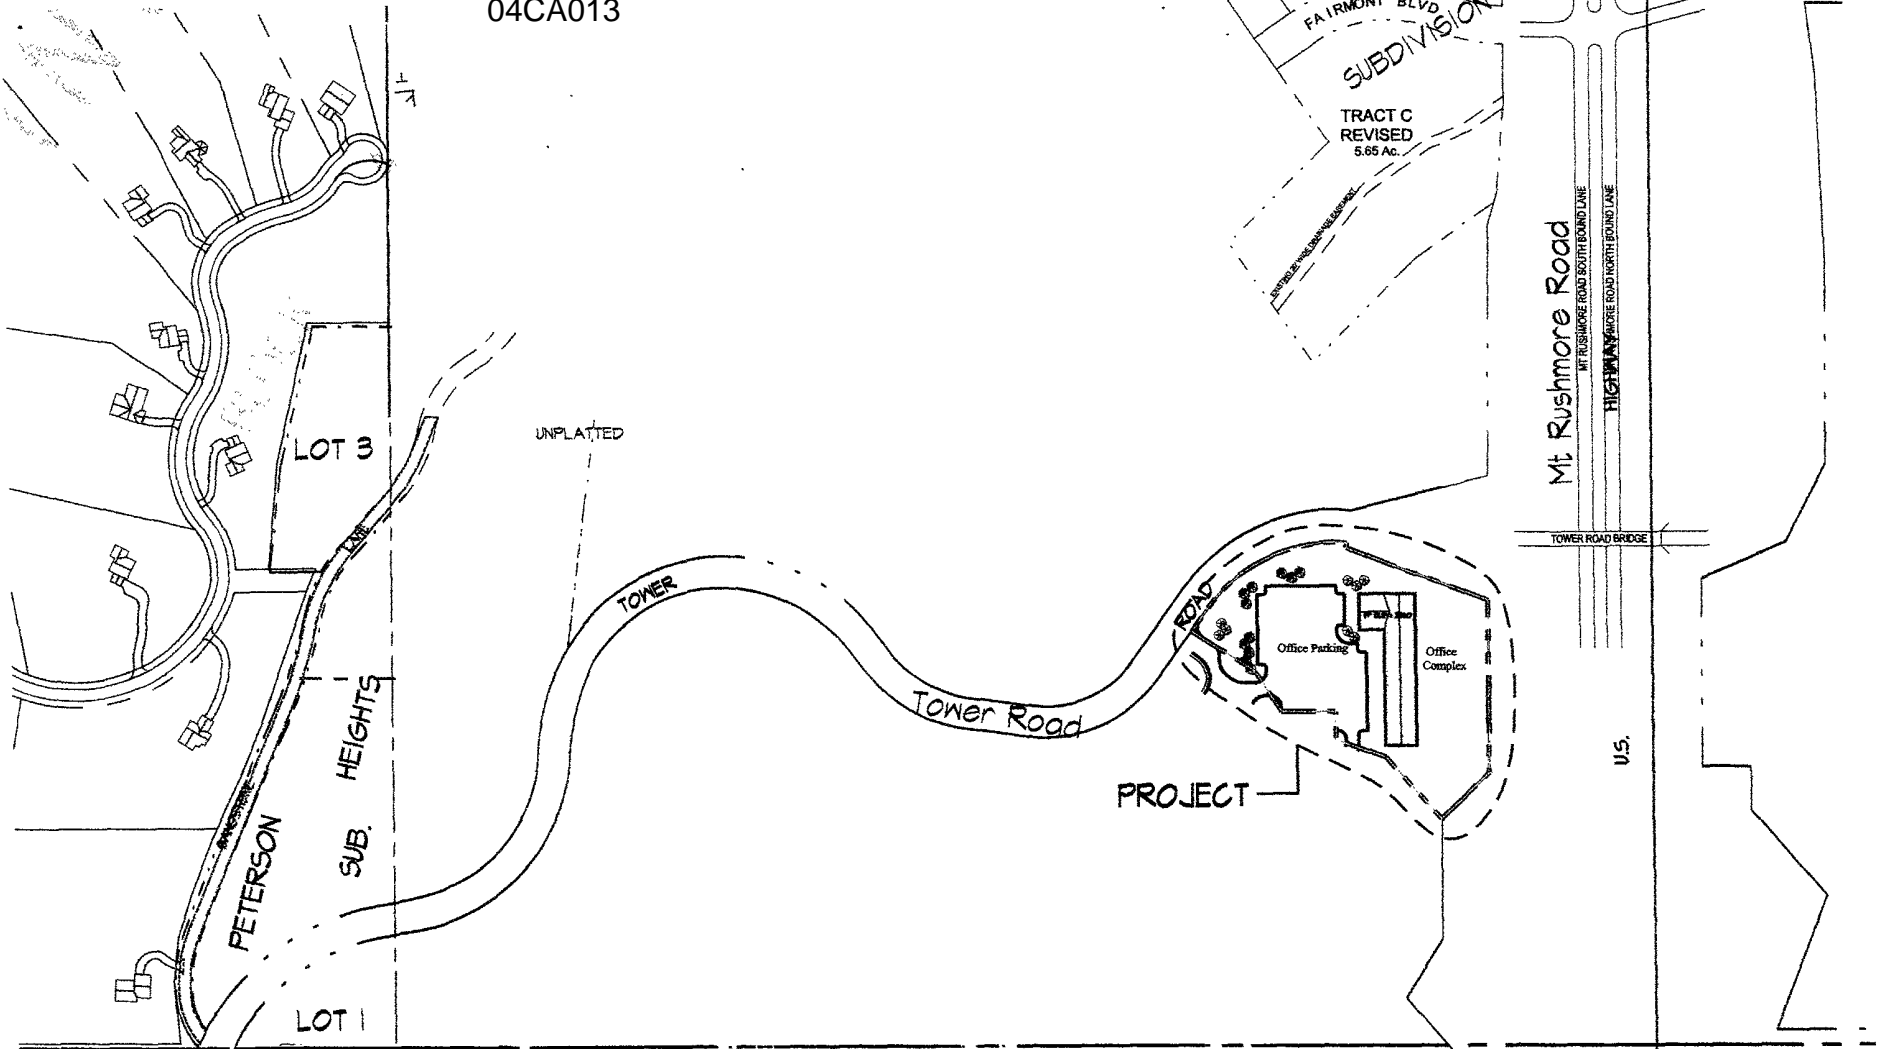

04CA013

VICINITY MAP

RECEIVED
 MAR 12 2004
 Rapid City Growth
 Management Department

0 400' 800' 1600'

SCALE: 1"=800'