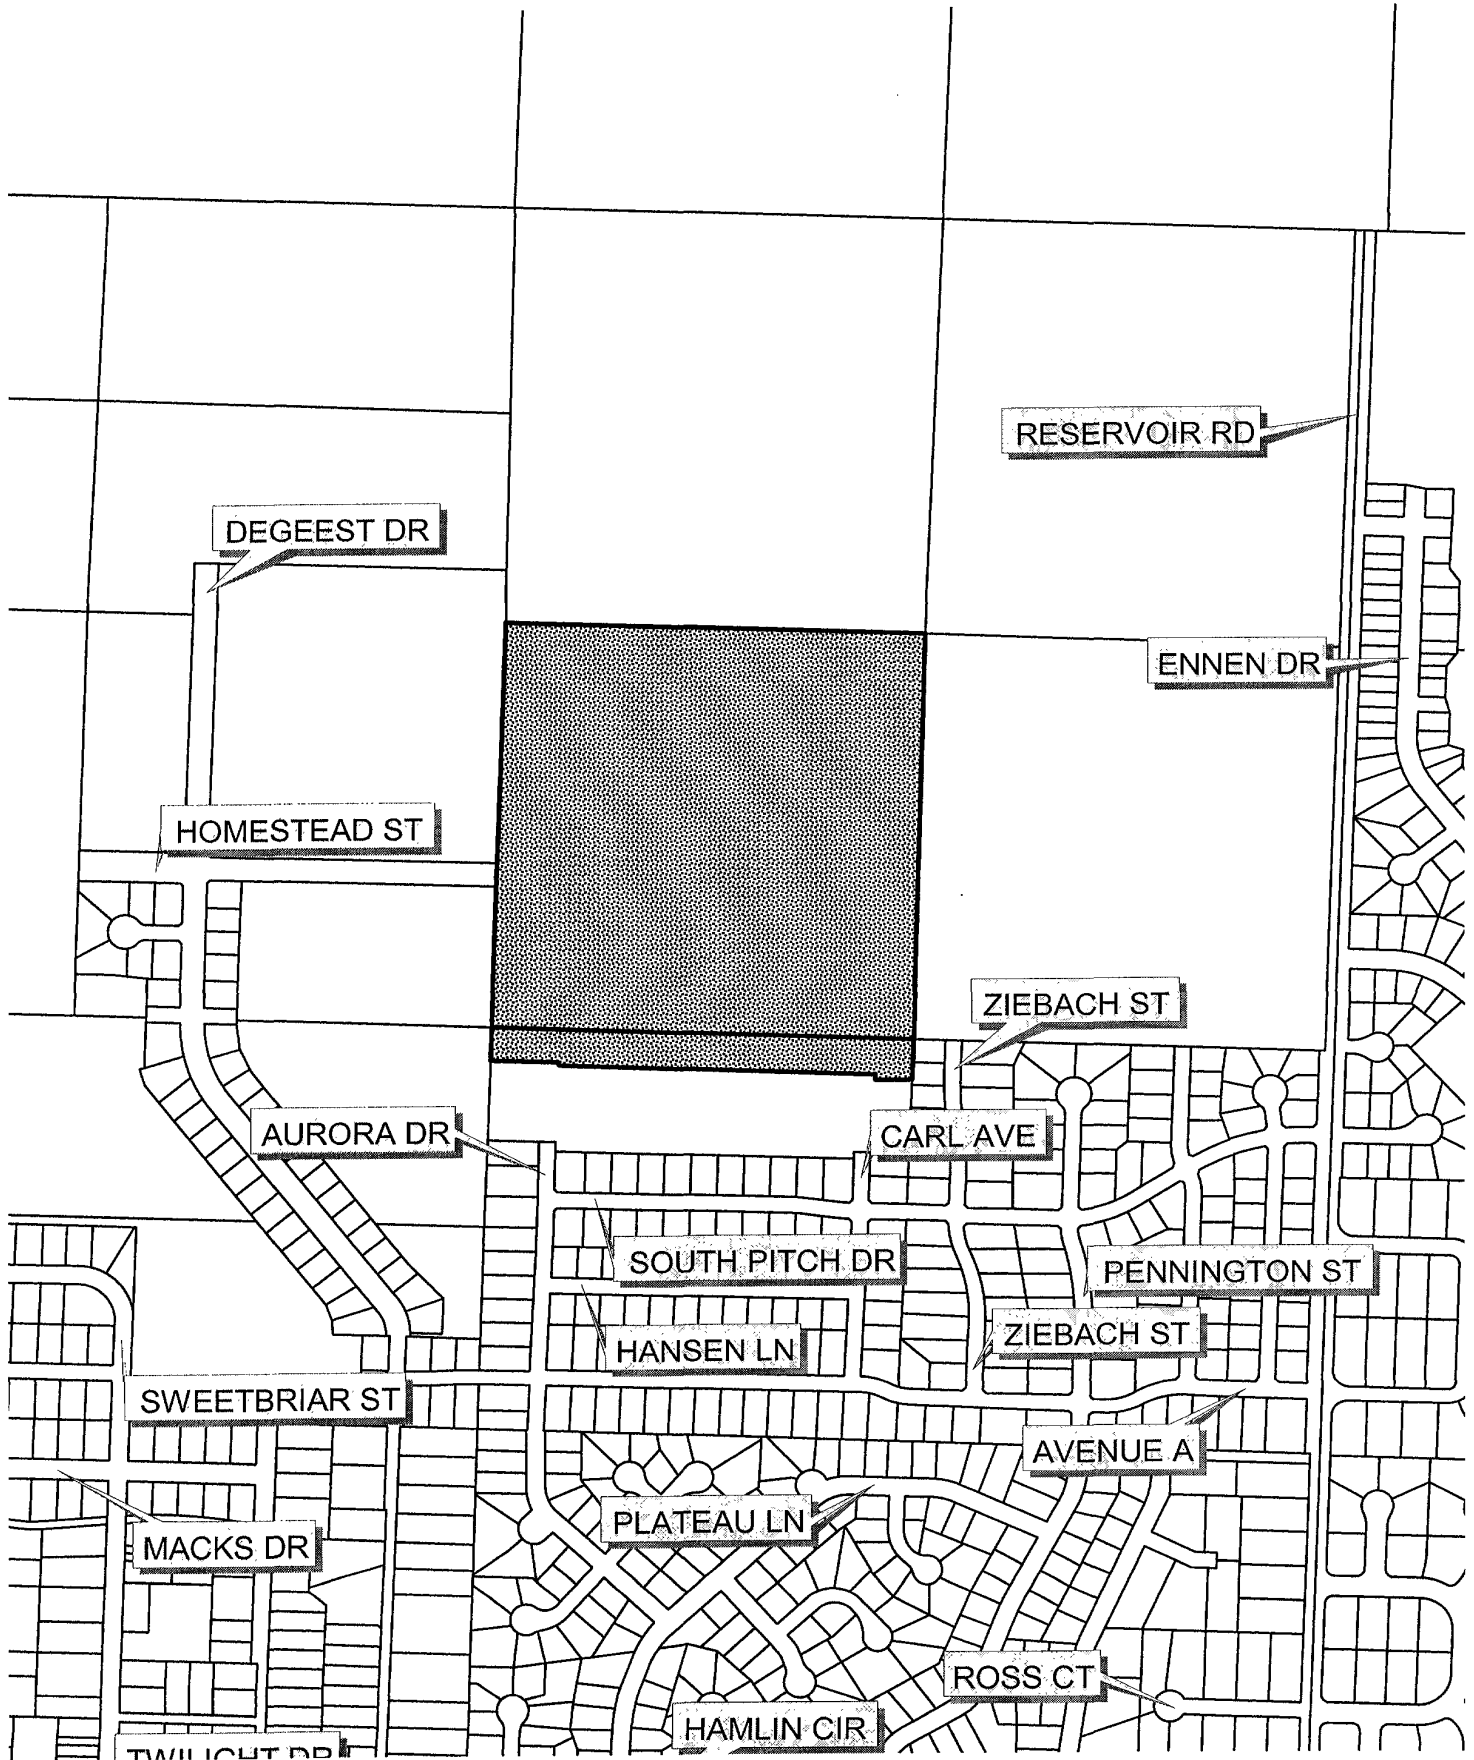

03SV044

DEGEEST DR

RESERVOIR RD

HOMESTEAD ST

ENNEN DR

ZIEBACH ST

AURORA DR

CARL AVE

SOUTH PITCH DR

PENNINGTON ST

HANSEN LN

ZIEBACH ST

SWEETBRIAR ST

AVENUE A

MACKS DR

PLATEAU LN

ROSS CT

HAMLIN CIR

TWILIGHT DR