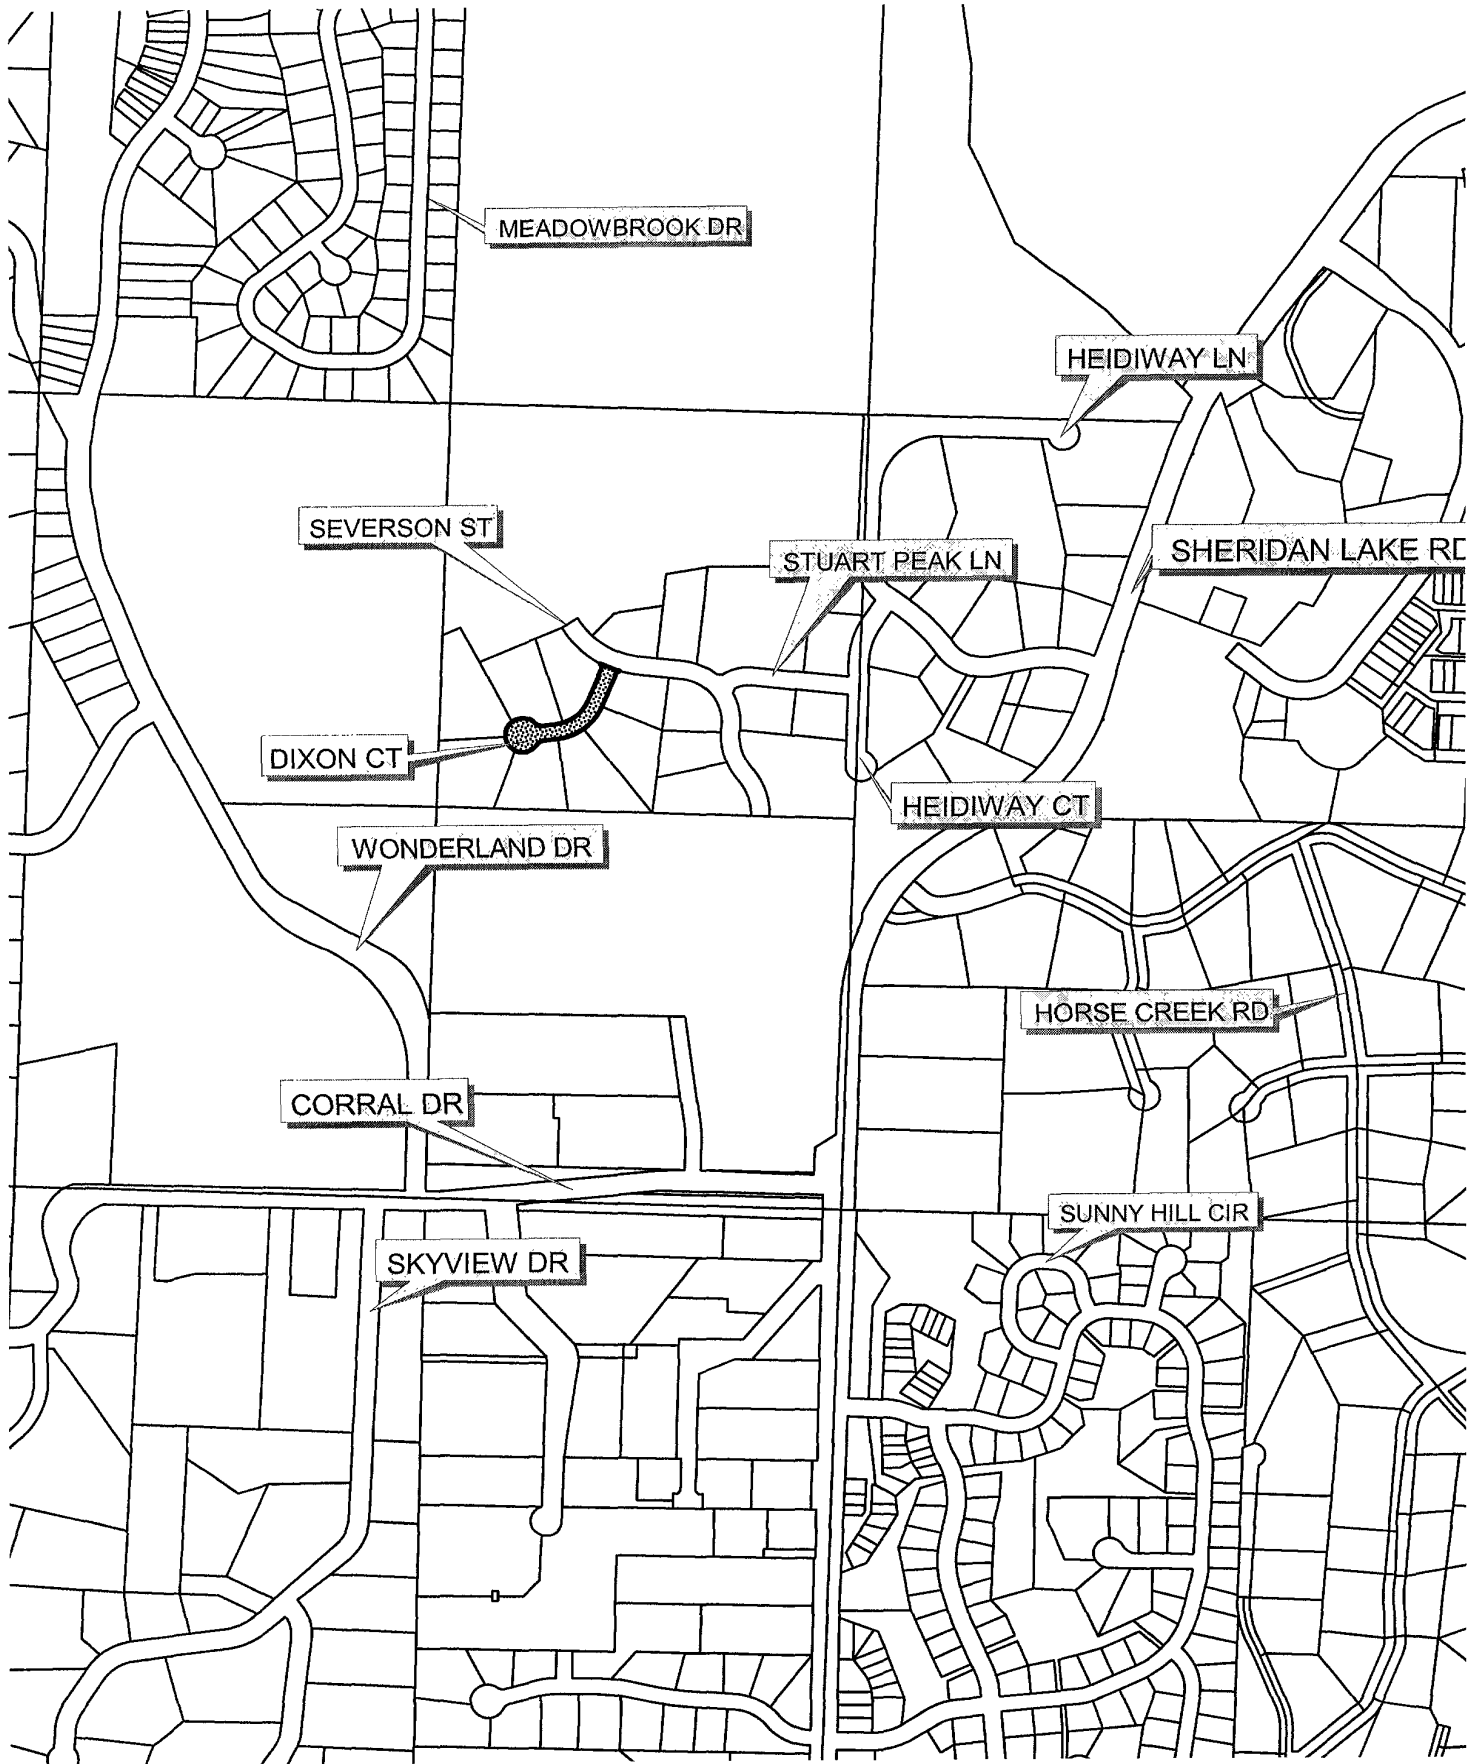

03RD006

MEADOWBROOK DR

HEIDIWAY LN

SEVERSON ST

STUART PEAK LN

SHERIDAN LAKE RD

DIXON CT

HEIDIWAY CT

WONDERLAND DR

HORSE CREEK RD

CORRAL DR

SUNNY HILL CIR

SKYVIEW DR