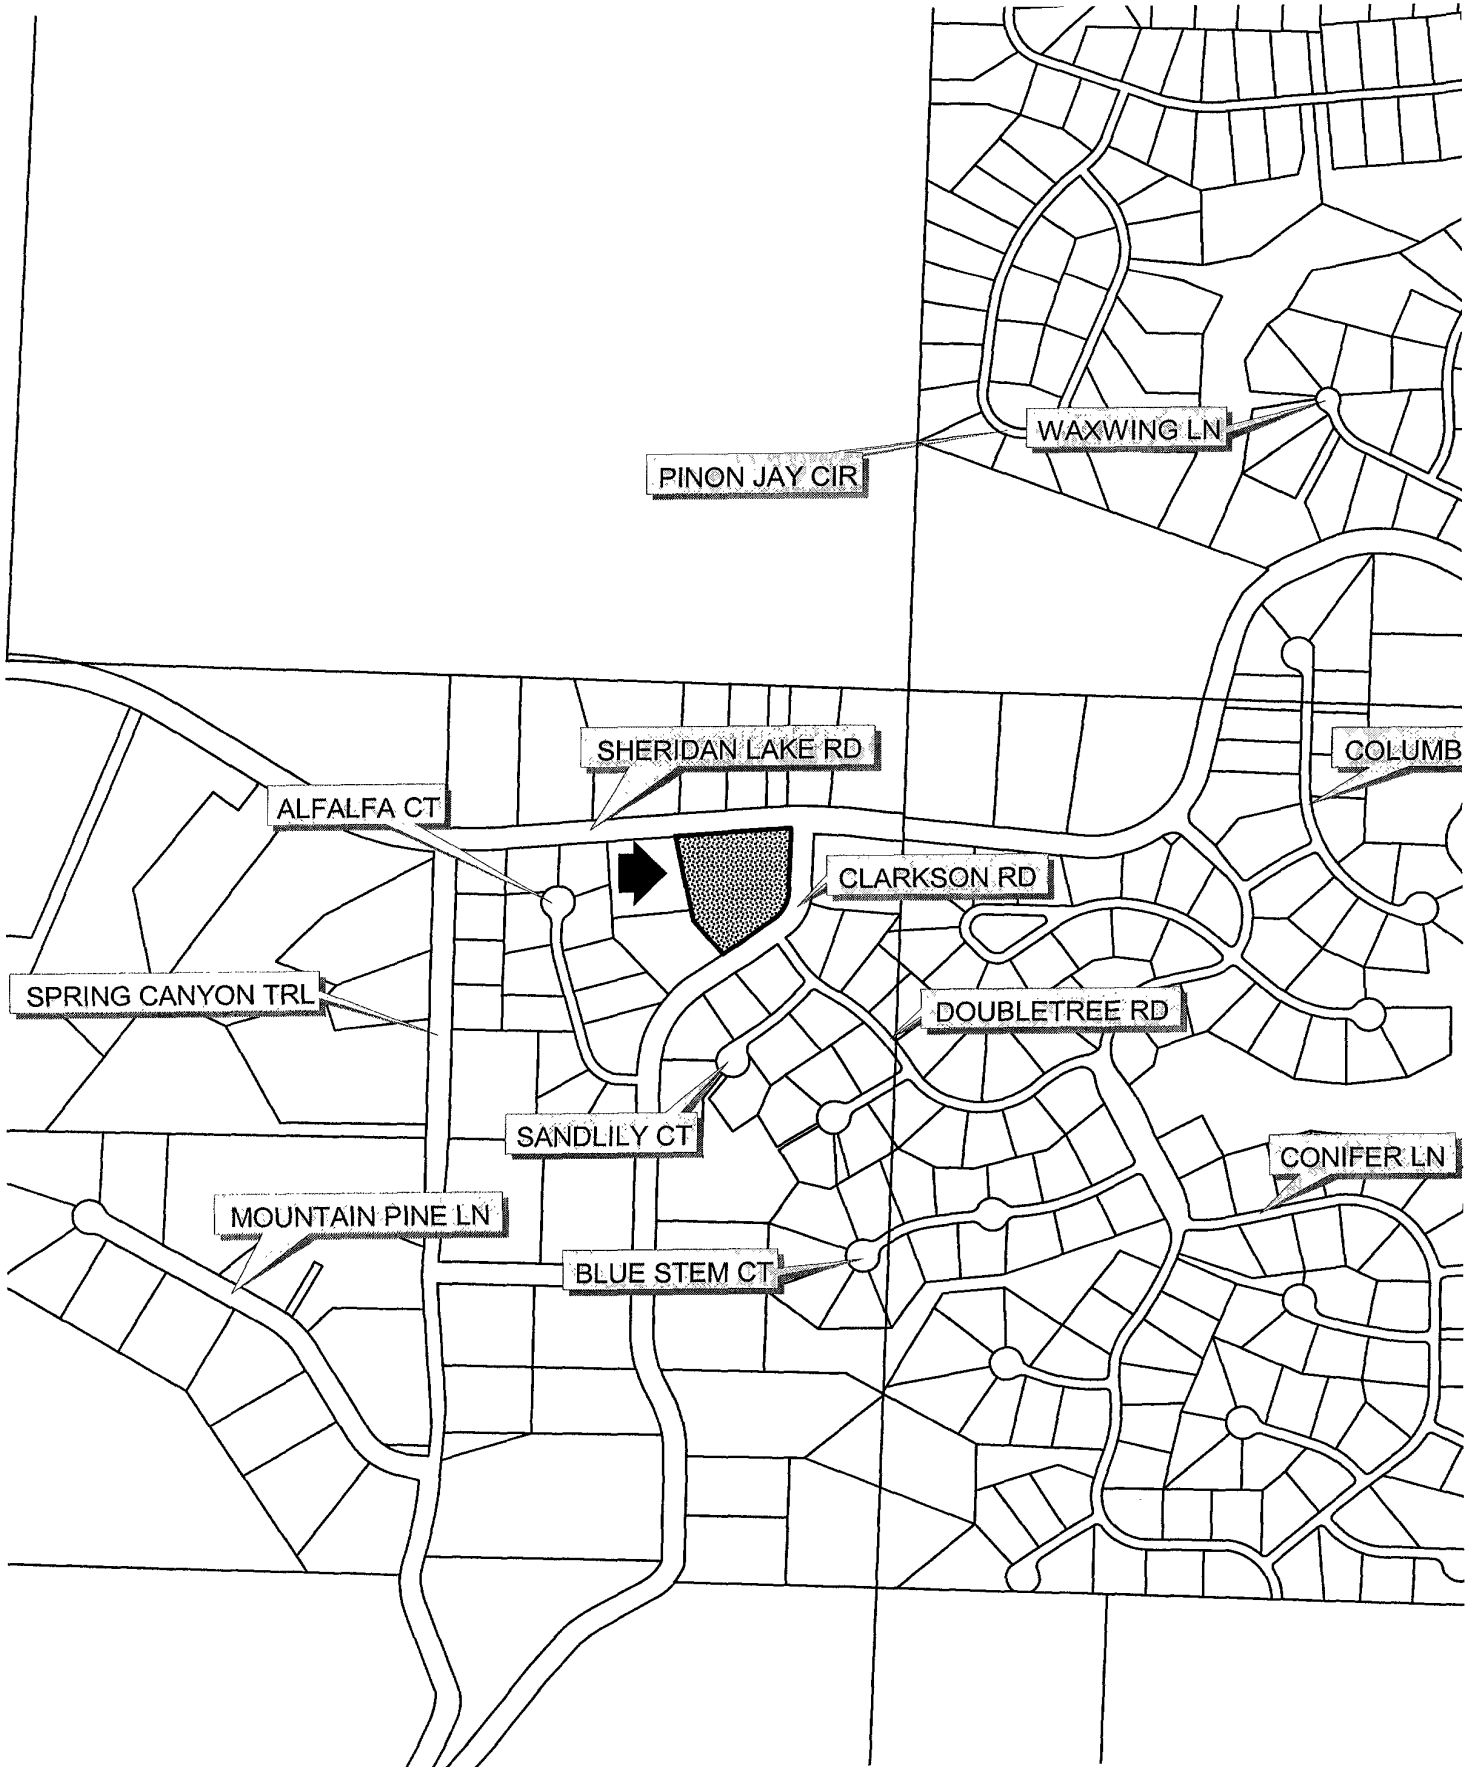

03SV017

PINON JAY CIR

WAXWING LN

SHERIDAN LAKE RD

COLUMB

ALFALFA CT

CLARKSON RD

SPRING CANYON TRL

DOUBLETREE RD

SANDLILY CT

CONIFER LN

MOUNTAIN PINE LN

BLUE STEM CT