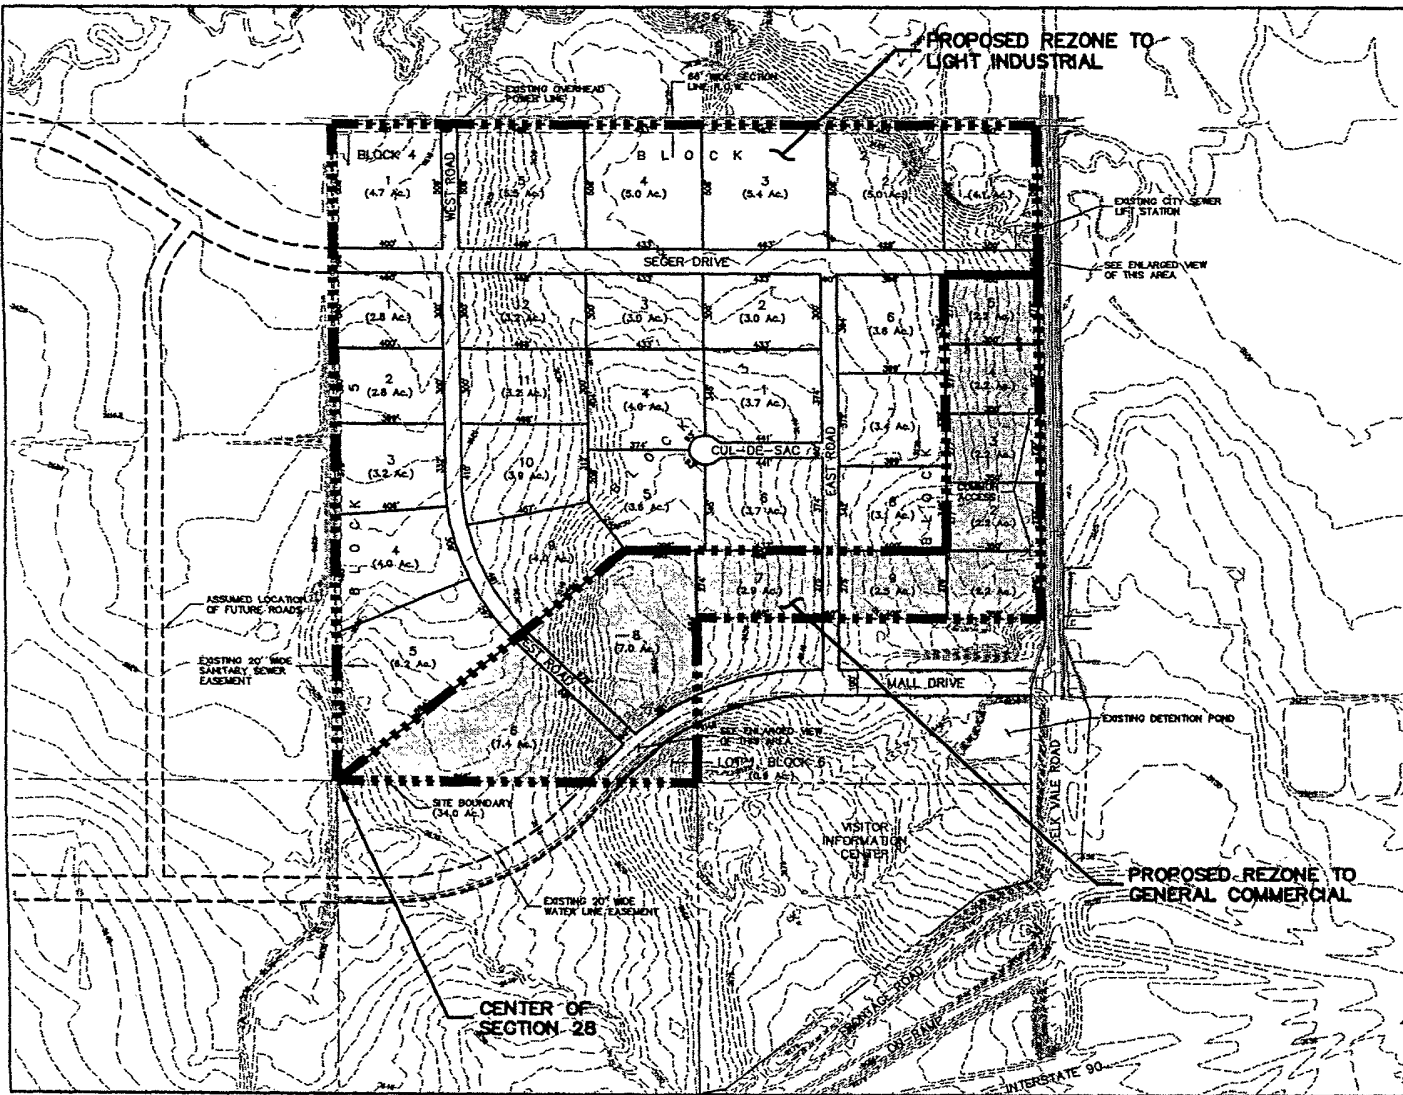

Revision / Date

Sheet Name:

REZONING MAP

Sheet Number:

1

Total Sheets:

1

PROPOSED REZONE TO LIGHT INDUSTRIAL

PROPOSED REZONE TO GENERAL COMMERCIAL

CENTER OF SECTION 28