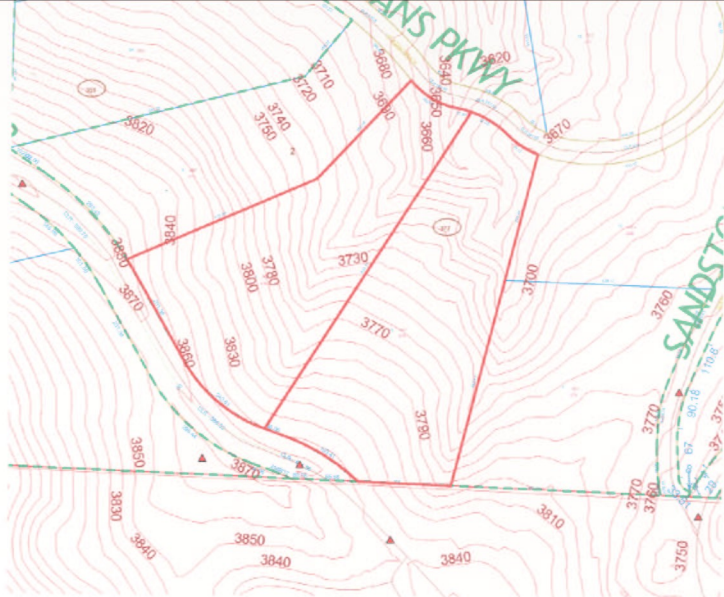

Skyline Pines

03VE001

DISCLAIMER