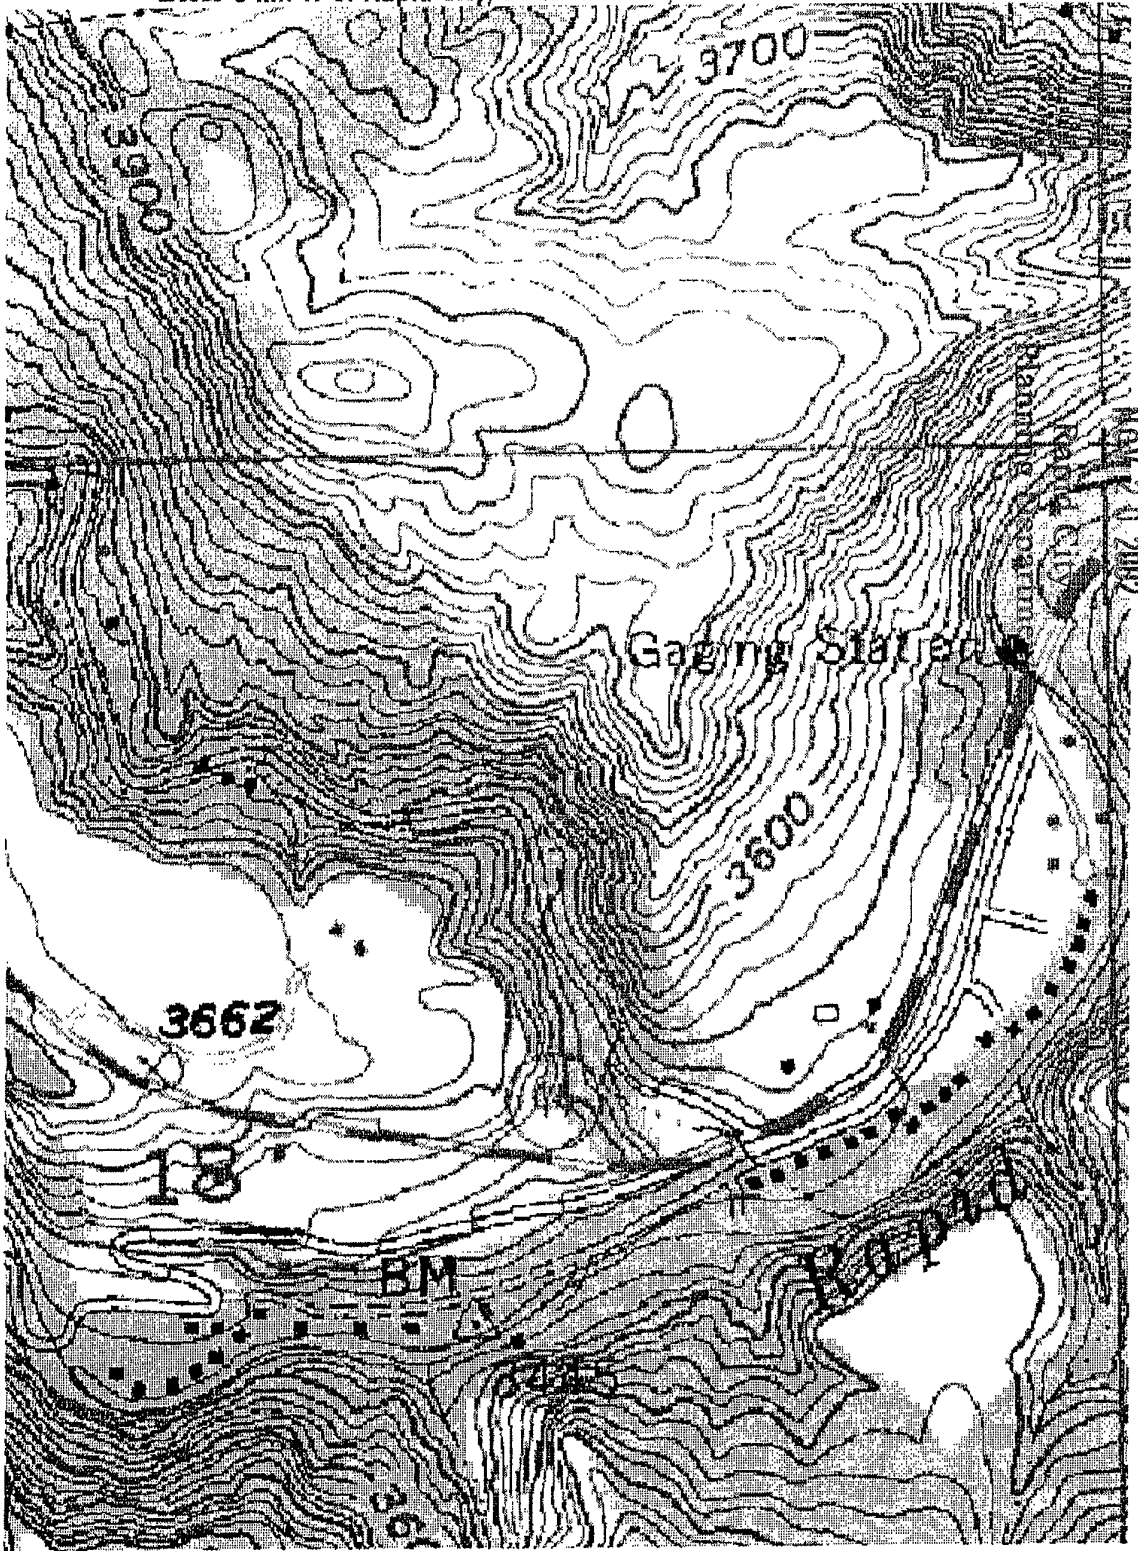

02PL122

Send To Printer

Back To TerraServer

11 x 17 Print Size

USGS 8 km W of Rapid City, South Dakota, United States 01 Jul 1978

RECEIVED

0 200M

0 200yd

Image courtesy of the U.S. Geological Survey