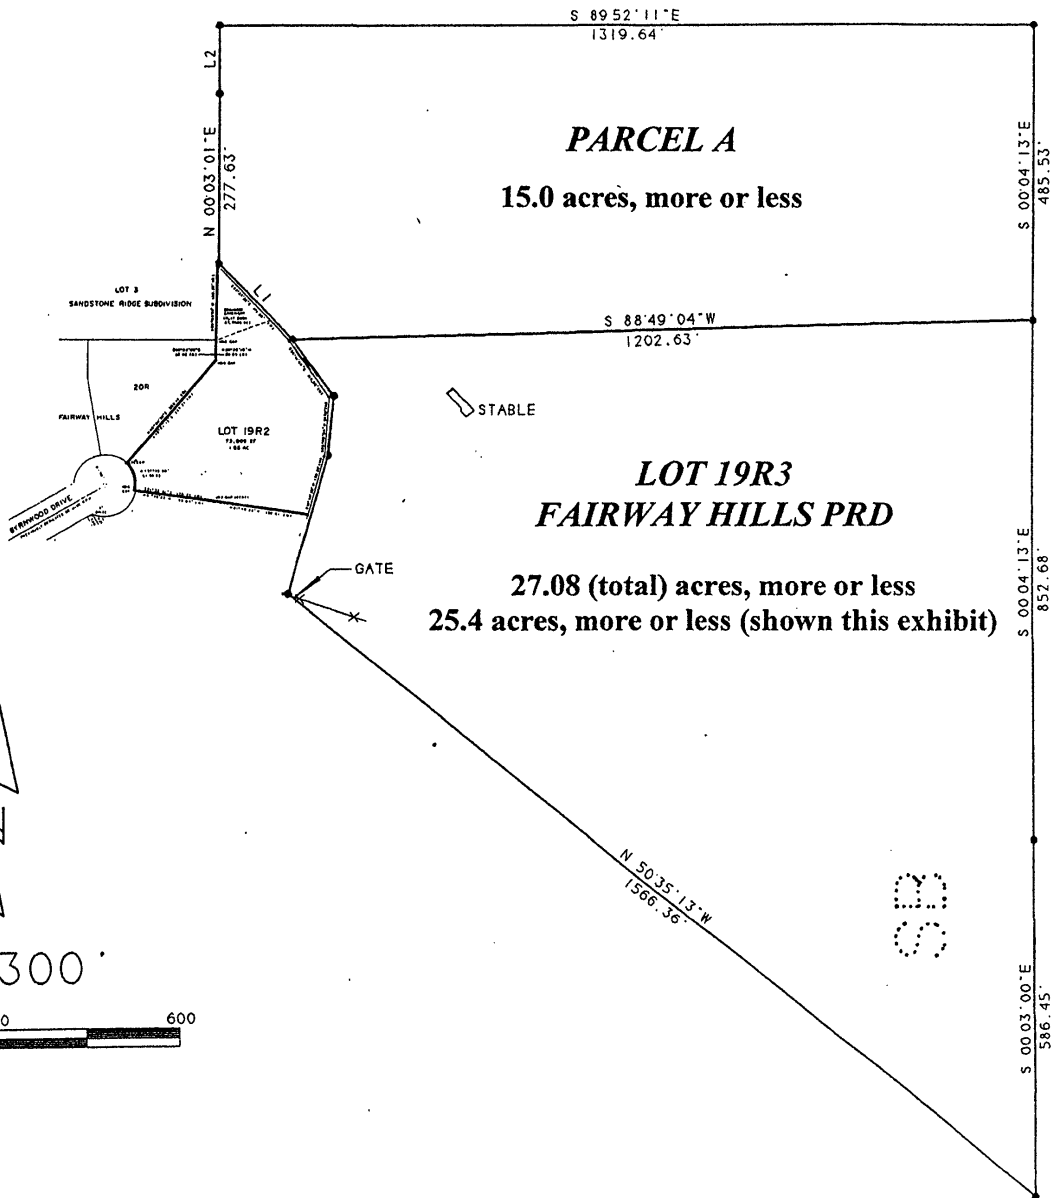

## Parcel A of Tract SB of Spring Brook Acres Addition Lot 19R3 of Fairway Hills PRD

02SV006

NUMBERS SHOWN HEREON ARE A COMBINATION OF MEASURED DIMENSIONS AND RECORD PLATT INFORMATION. AREAS ARE GOOD TO 0.4 ACRES MORE OR LESS, AND ARE LIKELY TO CHANGE, SUBJECT TO AN ACTUAL FIELD SURVEY.