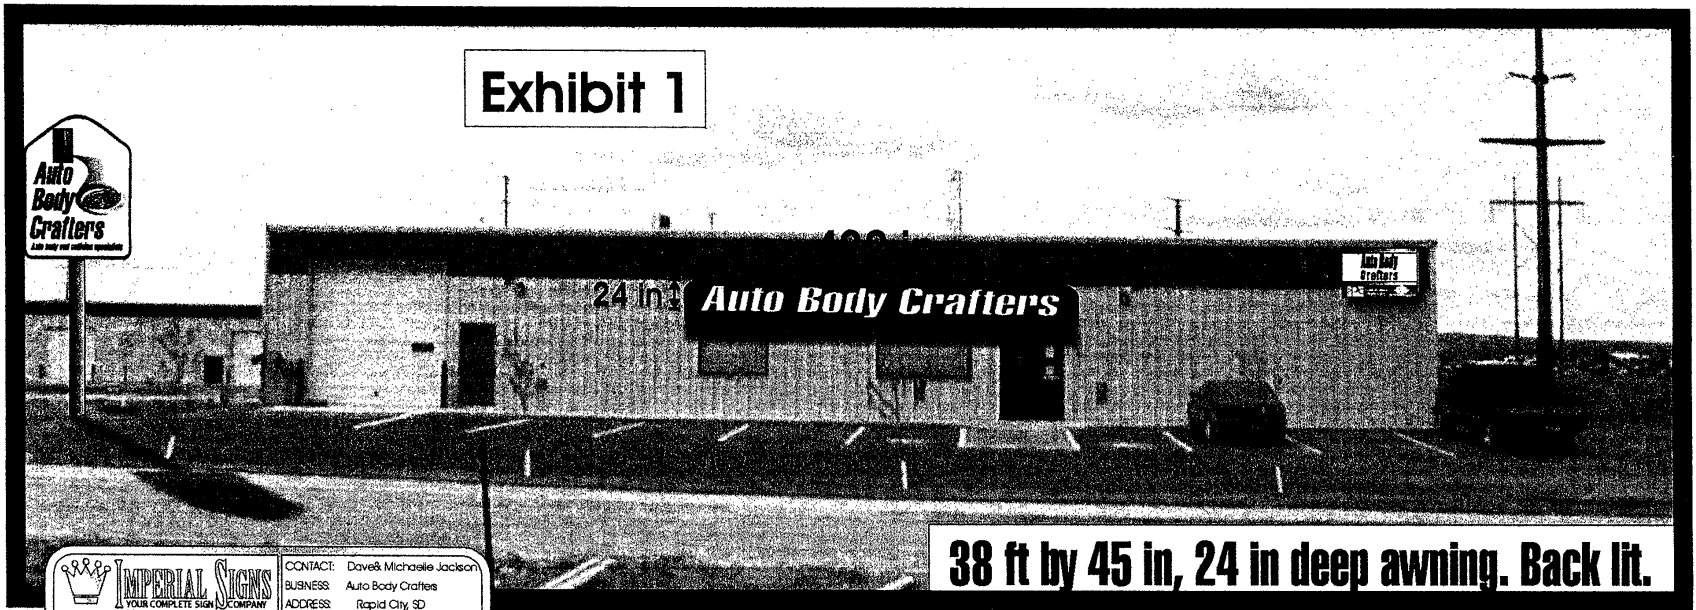

01PD024

Exhibit 1

38 ft by 45 in, 24 in deep awning. Back lit.

FILE:
DATE: 5/3/01
DESIGNER: Blair Reilly

CONTACT: Dave & Michelle Jackson
BUSINESS: Auto Body Crafters
ADDRESS: Rapid City, SD
PHONE: (605) 355-6676
CUSTOMER APPROVAL:
X