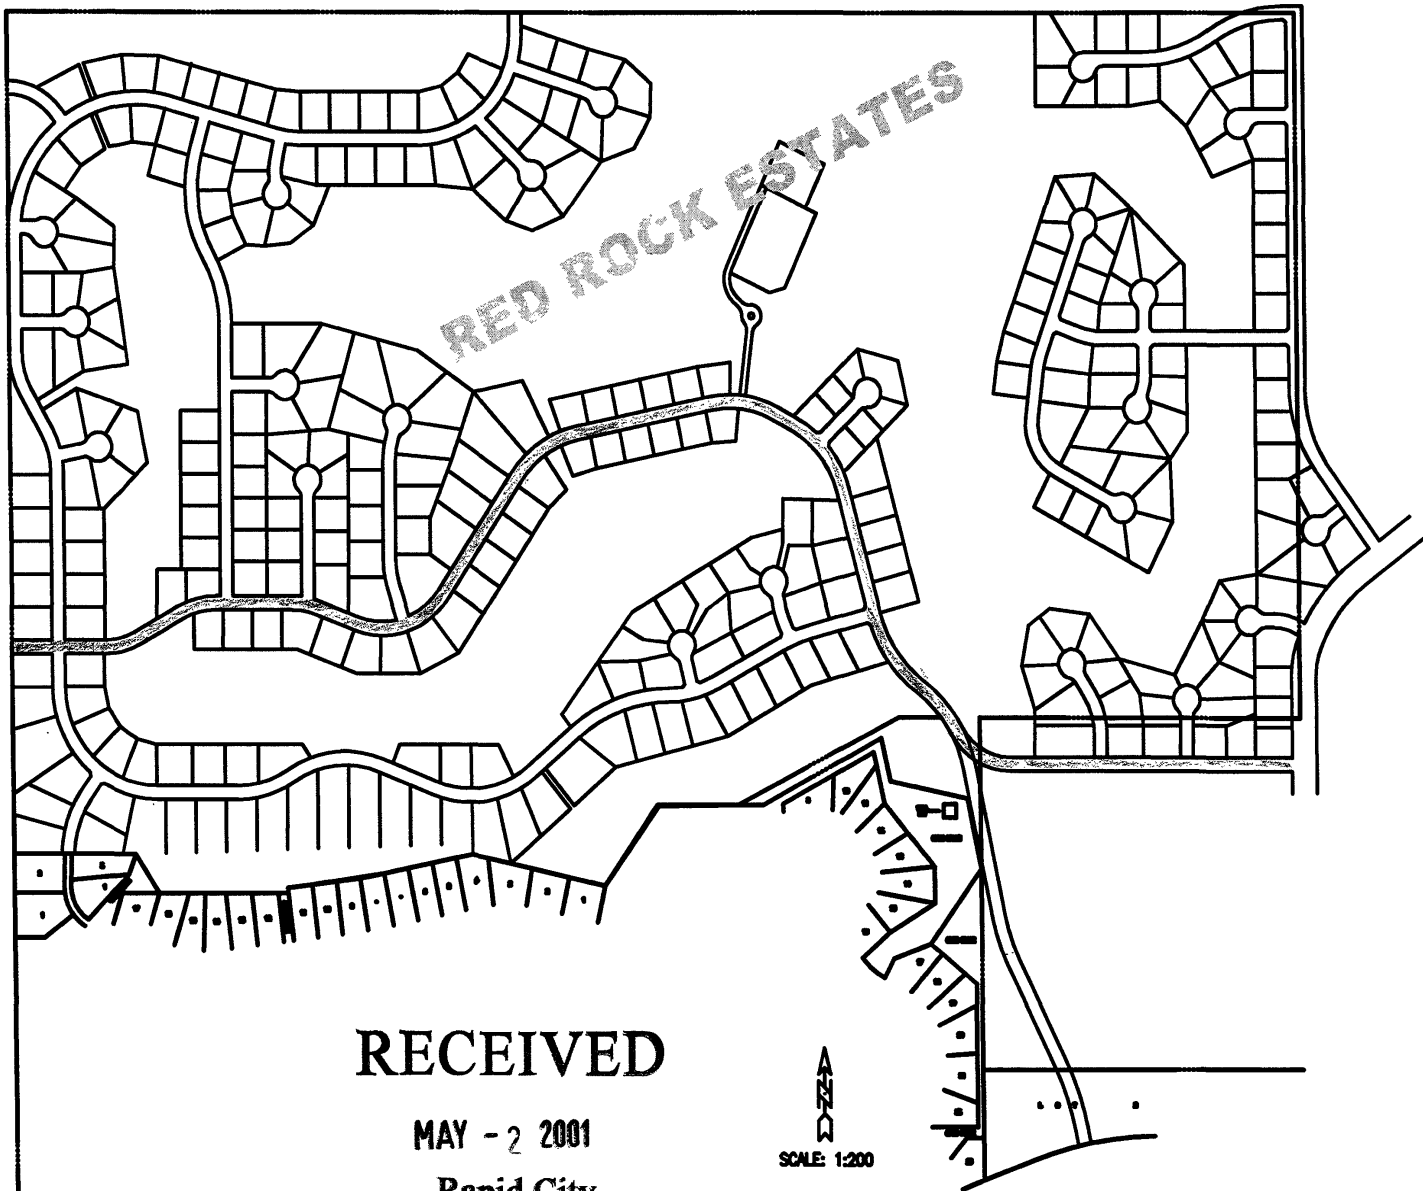

RED ROCK ESTATES

RECEIVED

MAY - 2 2001

Rapid City
Planning Department

↑
SCALE: 1:200