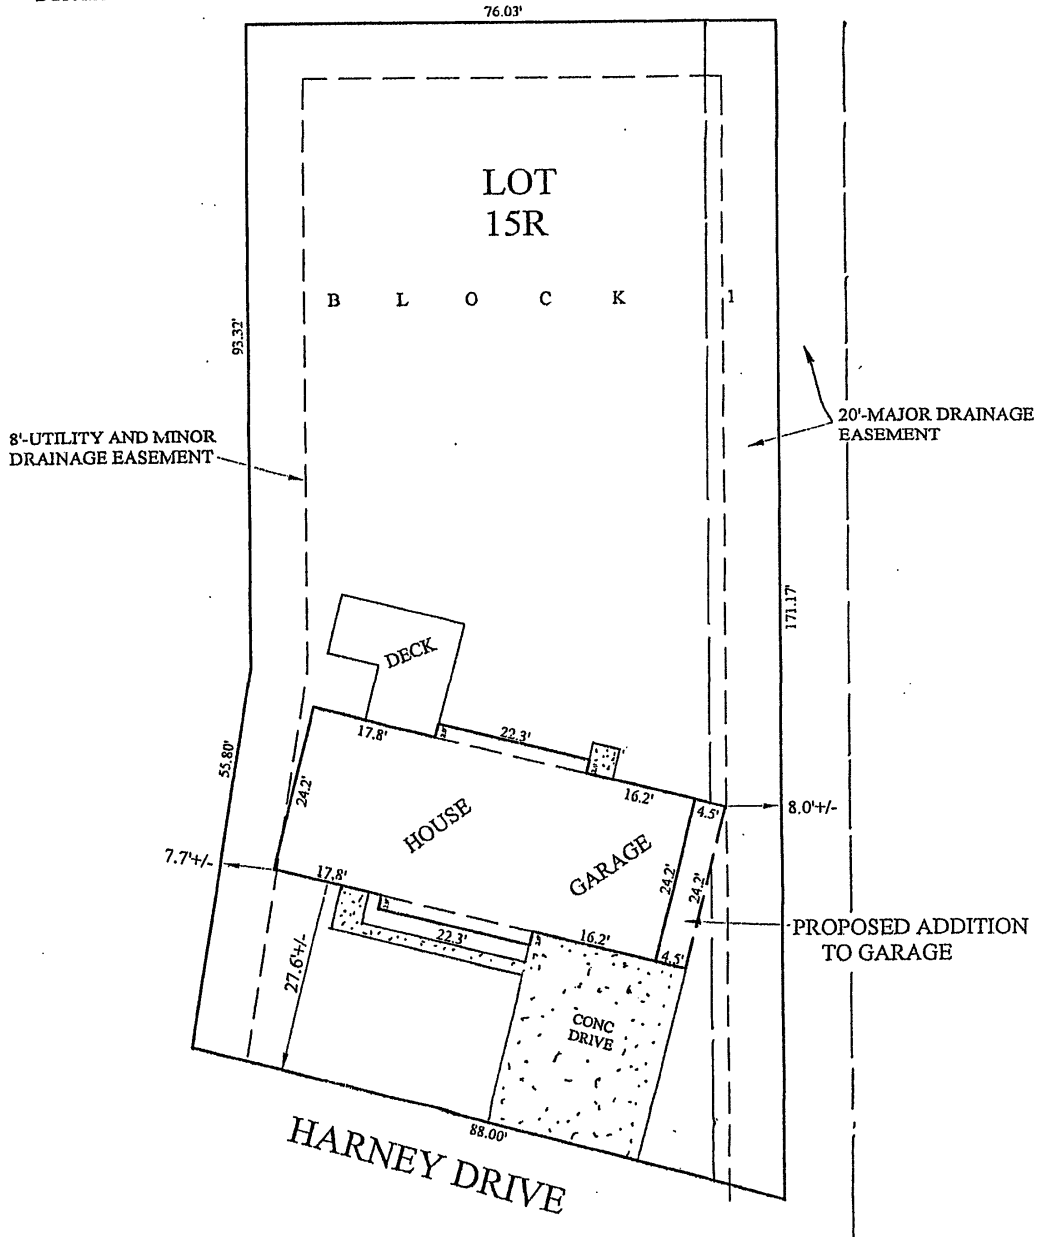

# EXHIBIT "A"

SCALE 1"=20'

The original plat was recorded on Aug 21, 1974 in Book 13, page 188 of Plats.

LOT 15R IN BLOCK 1 OF MINNEWASTA SUBDIVISION TO THE CITY OF RAPID CITY, PENNINGTON COUNTY, SOUTH DAKOTA.

CHUCK WENDLING-2302 HARNEY DRIVE