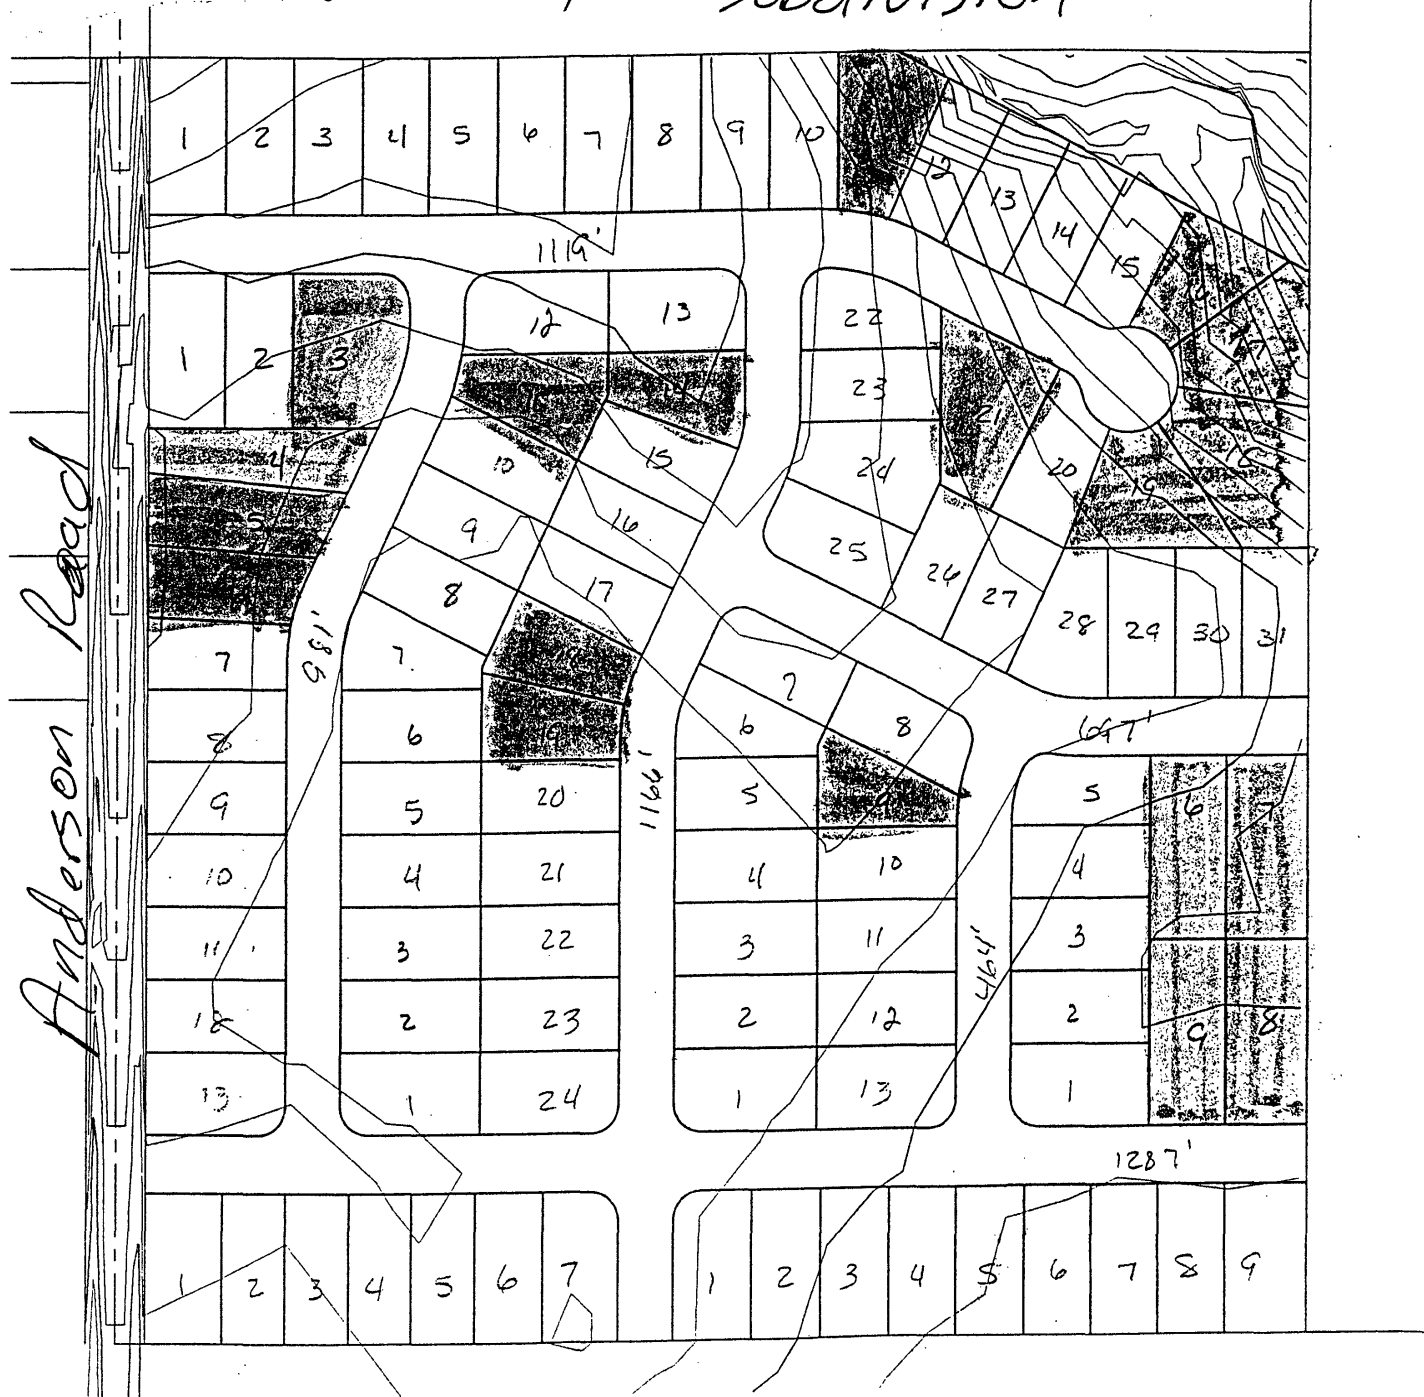

# White Tail Subdivision

106 Lots

Play ground on site.

00PL122

PARADISE ESTATES SUB. PLAT OF TRACTS 1, 2, 3 & 4