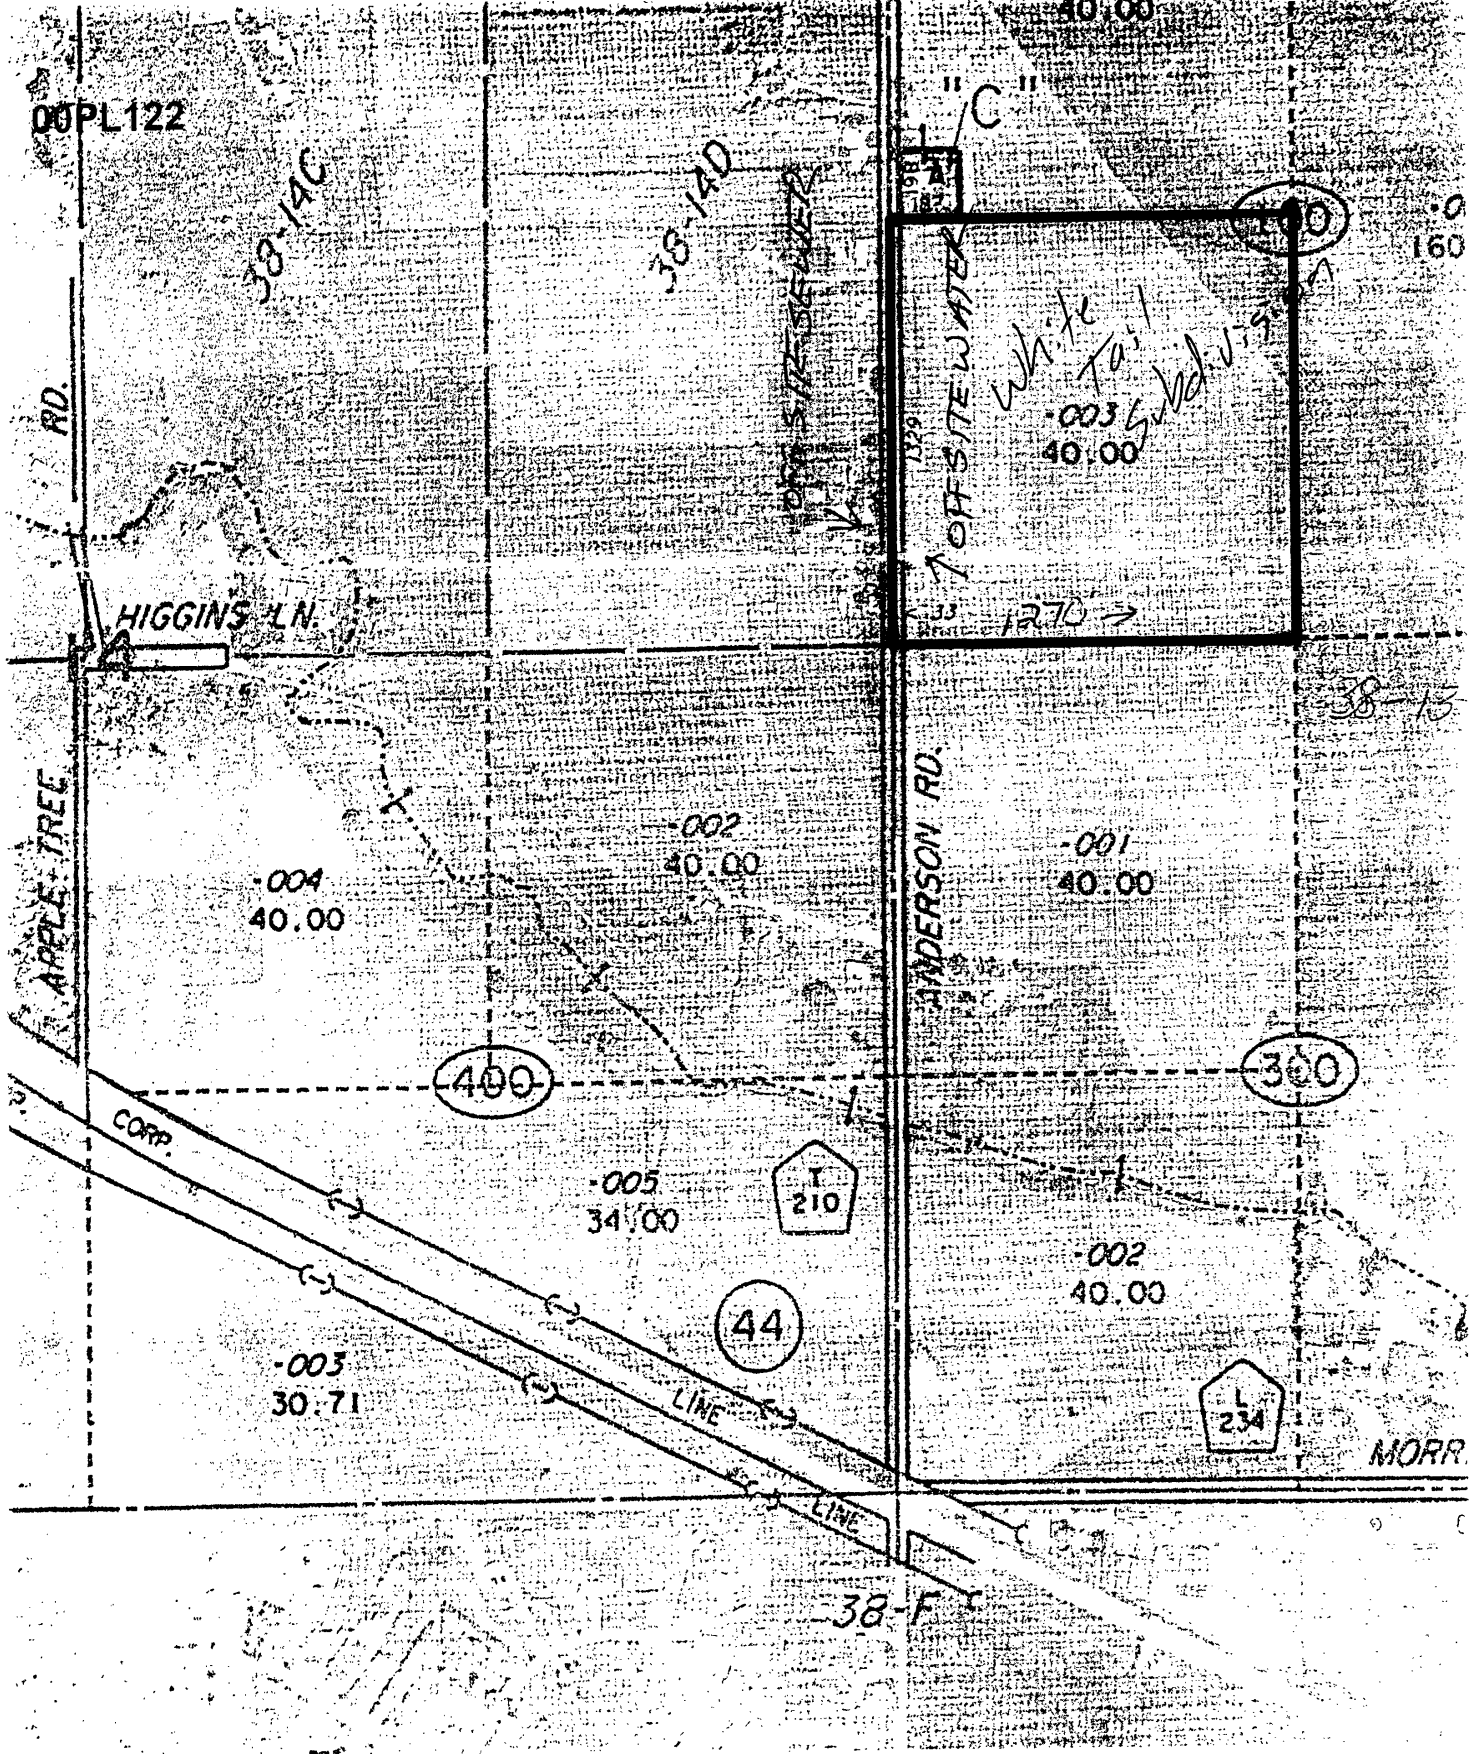

# White Tail Subdivision

106 Lots

Play ground on site.

00PL122

PARADISE ESTATES SUB. PLAT OF TRACTS 1, 2, 3 & 4