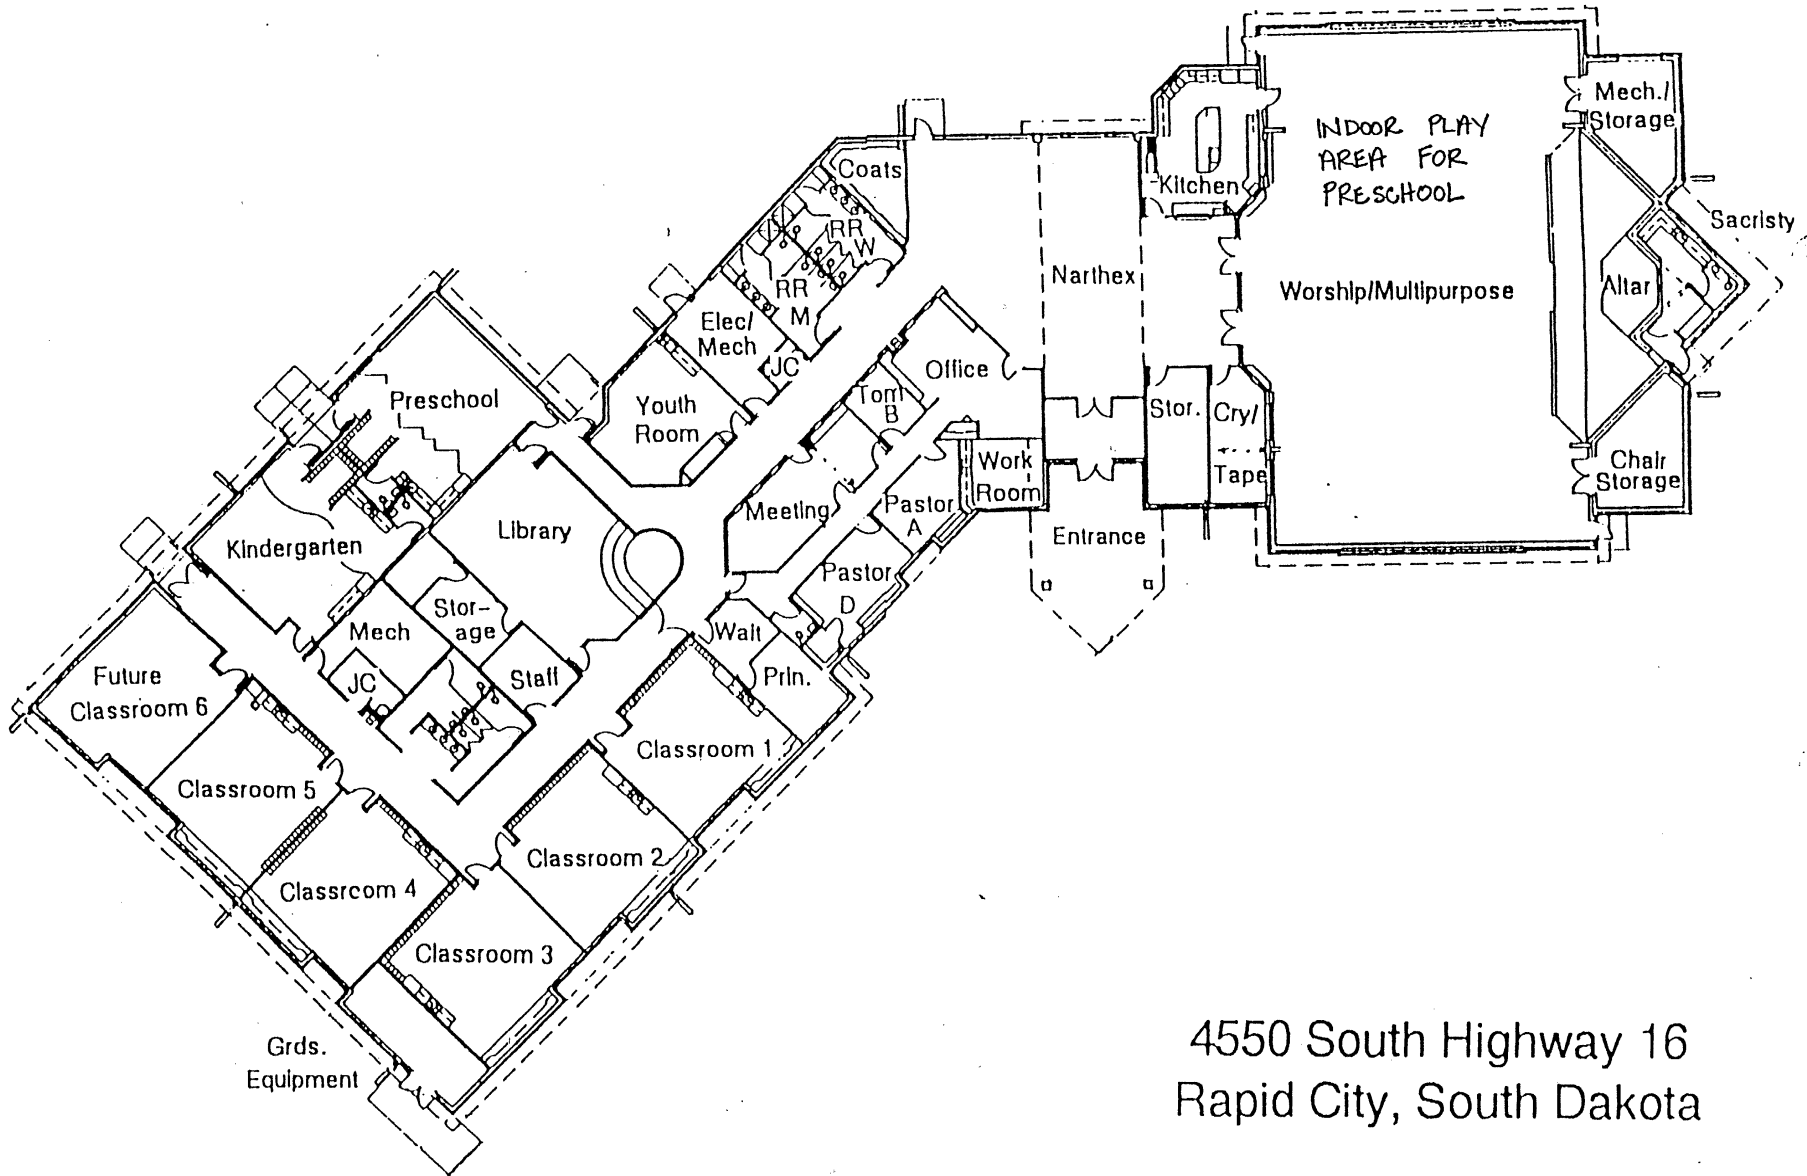

99UR016

STA 0+00
 BEGIN MAIN ENTRANCE ROAD
 N=674.36
 E=949.40

EXISTING ROAD TO
 NEW WATER TOWER

STA 2+89.91
 END MAIN ENTRANCE ROAD
 N=677.11
 E=1239.31

Zion Lutheran Church and School

99UR016

4550 South Highway 16
Rapid City, South Dakota