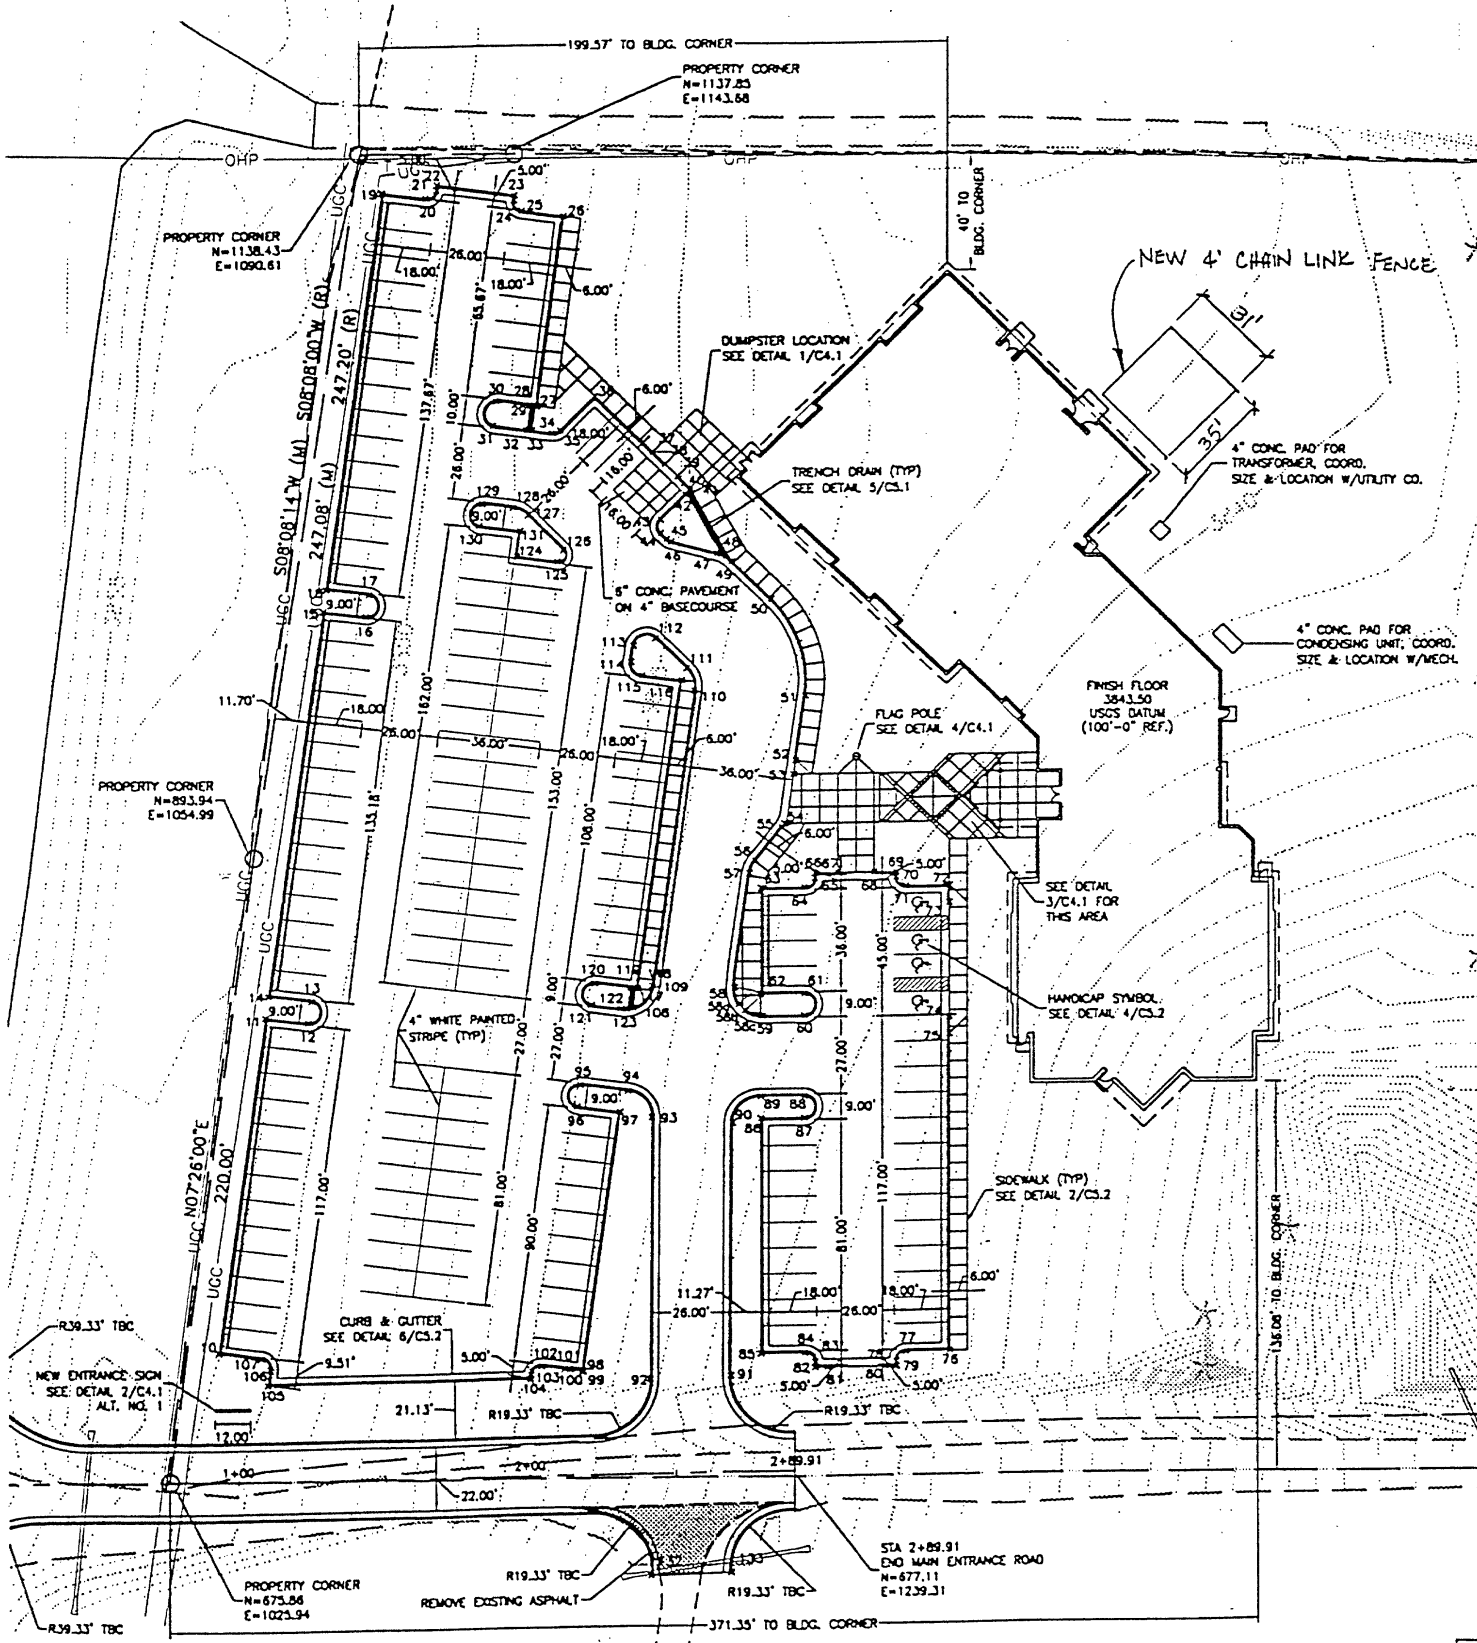

99UR016

STA 0+00
 BEGIN MAIN ENTRANCE ROAD
 N=674.36
 E=949.40

EXISTING ROAD TO
 NEW WATER TOWER

STA 2+89.91
 END MAIN ENTRANCE ROAD
 N=677.11
 E=1239.31

Zion Lutheran Church and School

99UR016

4550 South Highway 16
Rapid City, South Dakota