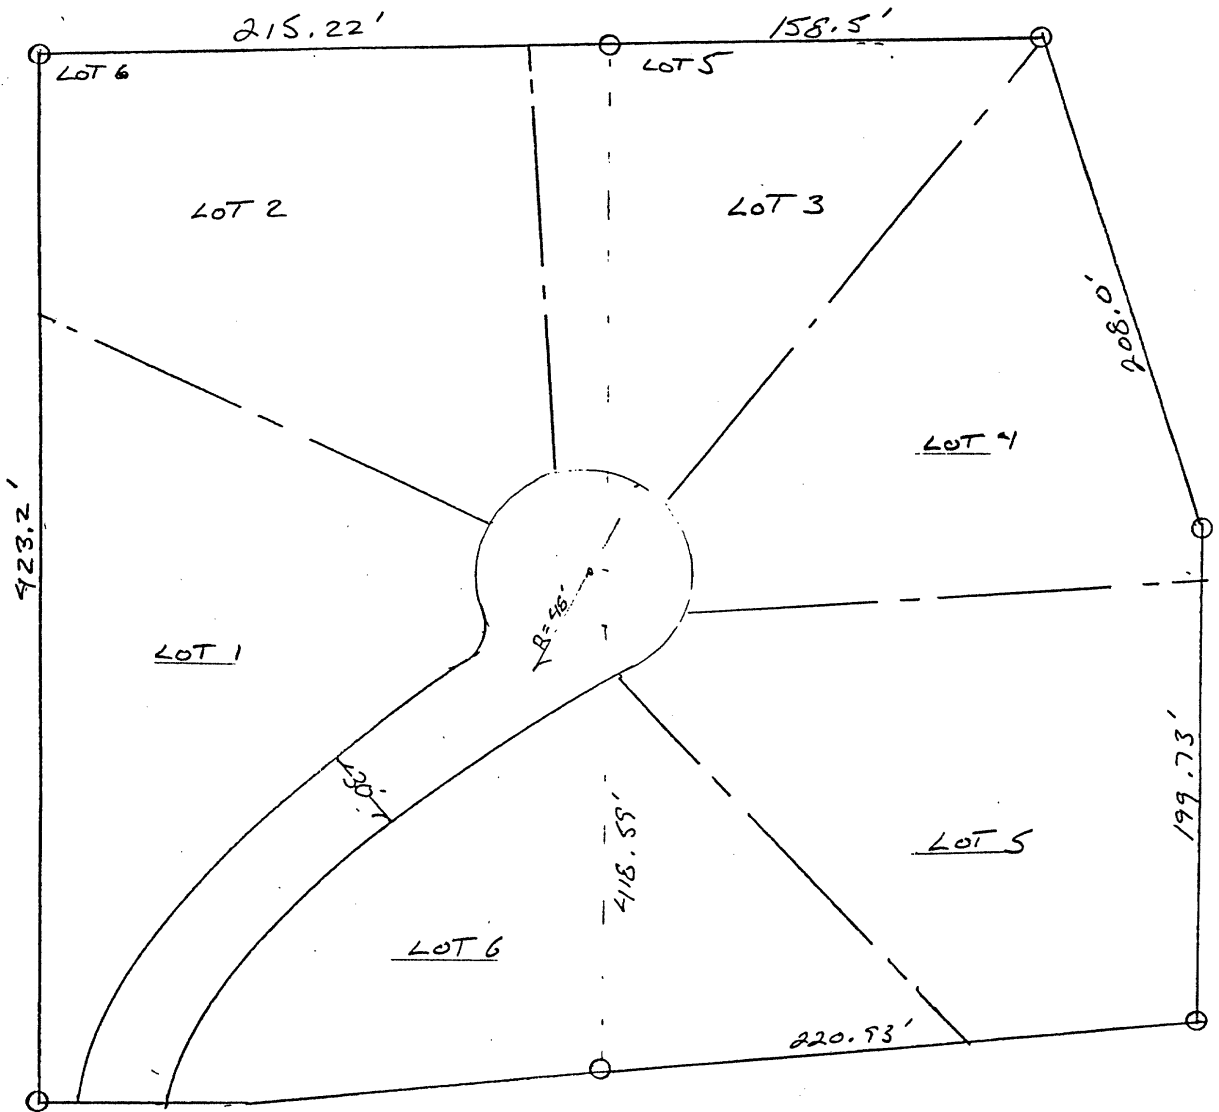

LOTS 5 & 6
T.N., R.7E, B.H.M.

NE 1/4 OF NE 1/4 OF SEC 31
PENNINGTON COUNTY SOUTH DAKOTA

REVISED LOT 1-6
(LOT SIZE APPROX: .67 ACRES)